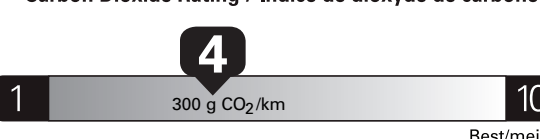

Carbon Dioxide Rating / Indice de dioxyde de carbone