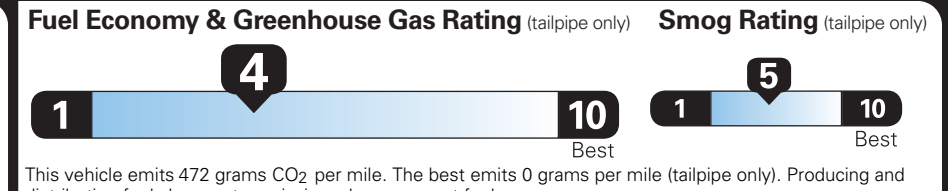

You spend
$4,500
more in fuel costs over 5 years compared to the average new vehicle.

Annual fuel cost
$2,600

Actual results will vary for many reasons, including driving conditions and how you drive and maintain your vehicle. The average new vehicle gets 29 MPG and costs $8,500 to fuel over 5 years. Cost estimates are based on 15,000 miles per year at $3.30 per gallon. MPGe is miles per gasoline gallon equivalent. Vehicle emissions are a significant cause of climate change and smog.

fueleconomy.gov

Calculate personalized estimates and compare vehicles

GOVERNMENT 5-STAR SAFETY RATINGS

Overall Vehicle Score ★★★★★
Based on the combined ratings of frontal, side and rollover. Should ONLY be compared to other vehicles of similar size and weight.

Frontal Crash	Driver	★★★★★
	Passenger	★★★★★
Based on the risk of injury in a frontal impact. Should ONLY be compared to other vehicles of similar size and weight.		
Side Crash	Front seat	★★★★★
	Rear seat	★★★★★
Based on the risk of injury in a side impact.		
Rollover		★★★★
Based on the risk of rollover in a single-vehicle crash.		

Star ratings range from 1 to 5 stars (★★★★★), with 5 being the highest.
Source: National Highway Traffic Safety Administration (NHTSA).
www.safercar.gov or 1-888-327-4236

Download the Ford app
Connect your Ford with your phone*

1. Available Remote Features
2. Remote Start, Lock and Unlock
   - GPS Location
   - Vehicle Health Monitoring

Insist on Ford Protect! The only extended service plan fully backed by Ford and honored at every Ford dealership in the U.S., Canada and Mexico. See your Ford dealer or visit www.FordOwner.com.

Get Prequalified now at
www.ford.com/finance

RAMP ONE	CA59	CONVOY	TOTAL MSRP $73,600.00
RAMP TWO	ITEM #: 41-3046 O/T 2		
This label is affixed pursuant to the Federal Automobile Information Disclosure Act. Gasoline, License, and Title Fees, State and Local taxes are not included. Dealer installed options or accessories are not included unless listed above.			TD231 N RB 2X 640 003481 04 23 26

Scan The QR Code to get more details about this vehicle