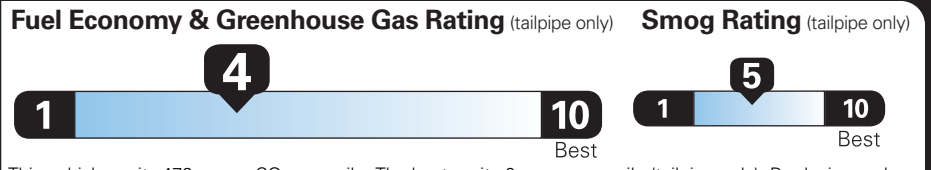

Actual results will vary for many reasons, including driving conditions and how you drive and maintain your vehicle. The average new vehicle gets 29 MPG and costs $8,500 to fuel over 5 years.

fueleconomy.gov

Calculate personalized estimates and compare vehicles

GOVERNMENT 5-STAR SAFETY RATINGS. Overall Vehicle Score ★★★★★. Frontal Crash ★★★★★. Driver Passenger ★★★★★. Side Crash ★★★★★. Front seat Rear seat ★★★★★. Rollover ★★★★★.

49 BUILT YEARS Ford TOUGH F-SERIES AMERICA'S BEST SELLING TRUCKS

Download the Ford app. Connect your Ford with your phone. Available Remote Features: Remote Start, Lock and Unlock, GPS Location, Vehicle Health Monitoring.

Star ratings range from 1 to 5 stars (★★★★★), with 5 being the highest. Source: National Highway Traffic Safety Administration (NHTSA). www.safercar.gov or 1-888-327-4236

Ford Protect. Insist on Ford Protect! The only extended service plan fully backed by Ford and honored at every Ford dealership in the U.S., Canada and Mexico.