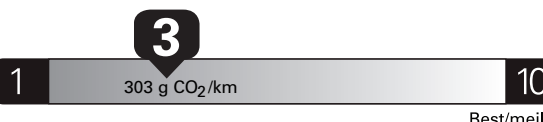

SOLD TO/VENDU A Woodridge Ford Lincoln Ltd 11580 24 St. S.E. Calgary AB CAN T2Z 3K1

A60 050

RAMP ONE/ TERMINAL UN

CA68

DEALER NO./CONCESSIONNAIRE

A60 050

TOTAL MSRP $100,390.00

SHIP TO (IF OTHER THAN SOLD TO) / EXPEDIER A (SI AUTRE QUE L'ACHETEUR) Okotoks Ford Lincoln 4 Westland Road Okotoks AB

A6 301

RAMP TWO/ TERMINAL DEUX

FINAL ASSEMBLY PLANT/ USINE DE MONTAGE

DEARBORN

* MANUFACTURER'S SUGGESTED RETAIL PRICE = MSRP

* NOTE: THIS PRICE HAS BEEN DEVELOPED AS A GUIDE. DEALERS MAY SELL FOR LESS AND ARE NOT UNDER ANY OBLIGATION TO ACCEPT THIS SUGGESTED RETAIL PRICE.

SHIP THROUGH/EXPEDIER VIA

GFX DEARBORN 13750 ROTUNDA DR DEARBORN MI

METHOD OF TRANSP/ MODE DE TRANSPORT

CONVOY

ITEM #: A6-K653 O/T 1

SPECIAL ORDER

TD201 N RE 2X 645 000608 04 20 26

Canada

ENERGUIDE

Gasoline Vehicle Véhicule à essence

Fuel Consumption / Consommation de carburant

12.9 L/100 km combined/combiniée 14.3 city ville 11.2 highway route 22 mi/gal

Annual fuel COST for an annual distance of 20,000 km, and an average fuel price of $1.50 per litre

$ 3 870

Coût annuel en carburant pour une distance annuelle de 20 000 km, et un prix moyen du carburant de 1,50 $ par litre

Standard pickup trucks range from / Les camionnettes ordinaires font entre 2.7 - 19.7 L_e/100 km

L_e is gasoline litre equivalent L_e signifie litre équivalent d'essence

Carbon Dioxide Rating / Indice de dioxyde de carbone

Tailpipe emissions only / Émissions du tuyau d'échappement seulement