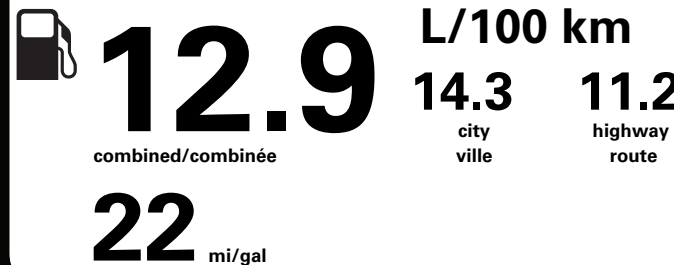

OPTIONAL EQUIPMENT/OTHER

- 2026 MODEL YEAR FEDERAL EXCISE TAX 100.00 .18" ALLOY DARK MATTE WHEELS .275/70R18 ALL-TERRAIN 3.73 ELECTRONIC LOCKING AXLE 7050# GVWR PACKAGE HEAD-UP DISPLAY 1,000.00 TWIN PANEL MOONROOF 1,750.00 FLOOR LINER-TRAY W/CARPET MATS 250.00 BLUECRUISE EQUIP: 90 DAY TRIAL RETRACTABLE REAR CENTRE STEP 580.00 CONN PKG: 1YR INCL W/FORD APP BEDLINER TOUH BED SPRAY-IN 700.00

PRICE INFORMATION

Table with 2 columns: Description, (MSRP)*. Includes BASE PRICE ($81,630.00), TOTAL OPTIONS/OTHER (16,500.00), TOTAL VEHICLE & OPTIONS/OTHER (98,130.00), DESTINATION & DELIVERY (2,595.00).

"THIS VEH. NOT INTENDED FOR SALE OR REGISTRATION IN US" RETAIL PRICES EXCLUDE GST/HST

Table with 4 columns: SOLD TO/EXPEDIER A, RAMP ONE/TWO, DEALER NO./CONCESSIONNAIRE, METHOD OF TRANSP. Includes Sterling Ford Sales (2020) and DEARBORN MI.

TOTAL MSRP $100,725.00

* MANUFACTURER'S SUGGESTED RETAIL PRICE = MSRP * NOTE: THIS PRICE HAS BEEN DEVELOPED AS A GUIDE. DEALERS MAY SELL FOR LESS AND ARE NOT UNDER ANY OBLIGATION TO ACCEPT THIS SUGGESTED RETAIL PRICE.

ENERGUIDE

Gasoline Vehicle Véhicule à essence

Fuel Consumption / Consommation de carburant

Annual fuel COST for an annual distance of 20,000 km, and an average fuel price of $1.50 per litre

$ 3 870

Coût annuel en carburant

pour une distance annuelle de 20 000 km, et un prix moyen du carburant de 1,50 $ par litre

Standard pickup trucks range from / Les camionnettes ordinaires font entre 2.7 - 19.7 L_e/100 km

L_e is gasoline litre equivalent L_e signifie litre équivalent d'essence