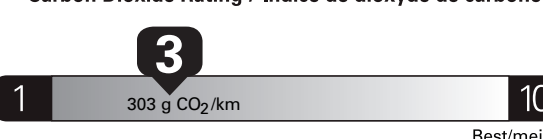

Carbon Dioxide Rating / Indice de dioxyde de carbone