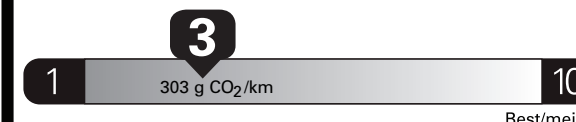

Carbon Dioxide Rating / Indice de dioxyde de carbone

Tailpipe emissions only / Émissions du tuyau d'échappement seulement