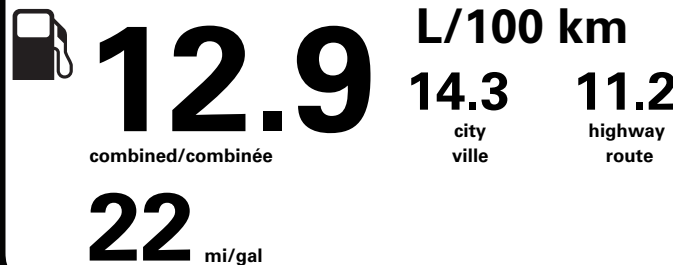

OPTIONAL EQUIPMENT/OTHER

- 2026 MODEL YEAR
- FEDERAL EXCISE TAX
- .18" ALLOY DARK MATTE WHEELS
- .275/70R18 ALL-TERRAIN
- 3.73 ELECTRONIC LOCKING AXLE
- 7050# GVWR PACKAGE
- ENGINE BLOCK HEATER
- TWIN PANEL MOONROOF
- BLUECRUISE EQUIP: 90 DAY TRIAL
- KEYLESS ENTRY KEYPAD DRVR SIDE
- CONN PKG: 1YR INCL W/FORD APP

(MSRP)*

12,120.00

DEALER INSTALLED OPTIONS

SPARE TIRE LOCK

PRICE INFORMATION

BASE PRICE $81,630.00
TOTAL OPTIONS/OTHER 15,260.00
TOTAL VEHICLE & OPTIONS/OTHER DESTINATION & DELIVERY 96,890.00
2,595.00

(MSRP)*

"THIS VEH. NOT INTENDED FOR SALE OR REGISTRATION IN US" RETAIL PRICES EXCLUDE GST/HST

SOLD TO/VENDU A Advantage Ford Sales Ltd 12800 MacLeod Trail SE Calgary AB CAN T2J 7E5	B60 050	RAMP ONE/ TERMINAL UN	DEALER NO./CONCESSIONNAIRE CA68	B60 050	TOTAL MSRP $99,485.00
SHIP TO (IF OTHER THAN SOLD TO) / EXPEDIER A (SI AUTRE QUE L'ACHETEUR)		RAMP TWO/ TERMINAL DEUX	FINAL ASSEMBLY PLANT/ USINE DE MONTAGE DEARBORN		
SHIP THROUGH/EXPEDIER VIA		METHOD OF TRANSP / MODE DE TRANSPORT CONVOY	ITEM #: B6-K901 O/T 2		
				TA261 N RE 2X 630 001001 01 26 26	

* MANUFACTURER'S SUGGESTED RETAIL PRICE = MSRP

* NOTE: THIS PRICE HAS BEEN DEVELOPED AS A GUIDE. DEALERS MAY SELL FOR LESS AND ARE NOT UNDER ANY OBLIGATION TO ACCEPT THIS SUGGESTED RETAIL PRICE.

Gasoline Vehicle
Véhicule à essence

Fuel Consumption / Consommation de carburant

Annual fuel **COST**
for an annual distance of 20,000 km, and an average fuel price of $1.50 per litre

$ 3 870

Coût annuel en carburant

pour une distance annuelle de 20 000 km, et un prix moyen du carburant de 1,50 $ par litre

Standard pickup trucks range from /
Les camionnettes ordinaires font entre
2.7 - 19.7 L_e/100 km

L_e is gasoline litre equivalent
L_e signifie litre équivalent d'essence

Carbon Dioxide Rating / Indice de dioxyde de carbone

Tailpipe emissions only / Émissions du tuyau d'échappement seulement

Smog Rating / Indice de Smog

Estimates are based on Government of Canada approved criteria and testing methods. Vehicle's actual fuel consumption will vary.

Estimations établies selon des méthodes d'essai et des critères approuvés par le gouvernement du Canada. La consommation de carburant réelle du véhicule variera.

For more information visit

vehicles.nrcan.gc.ca

Pour plus d'information visitez

vehicules.nrcan.gc.ca

U.S. GOVERNMENT SAFETY RATINGS
COTES DE SÉCURITÉ DU GOUVERNEMENT AMÉRICAIN

Overall Vehicle Score / Cote globale du véhicule	★★★★★
Frontal Crash / Collision frontale	★★★★★
Side Crash / Collision latérale	★★★★★
Rollover / Capotage	★★★★

Star ratings range from 1 to 5 stars (*****), with 5 being the highest.
Les cotes varient de 1 à 5 étoiles (*****), 5 étant la cote la plus élevée.

Source: U.S. National Highway Traffic Safety Administration
For more information / Pour de plus amples renseignements
www.safercar.gov

1FTFW4L8XTFA30156

FordPass Connect™

Download the FordPass™ app* and you can:

- Access Vehicle Control Features
- Remotely start, lock and unlock your vehicle.
- Locate your vehicle and check approximate fuel range.
- Receive vehicle health alerts.

Activate 4G LTE Wi-Fi Hotspot

- New vehicles include a 3-month or 3GB data (whichever comes first) Wi-Fi trial.
- Connect up to ten Wi-Fi-equipped devices.

Ask your sales consultant for more details.

Scan code not operational at this time

FOR PLANT USE ONLY

Insist on Ford Protect! The only extended service plan fully backed by Ford and honored at every Ford dealership in the US and Canada. See your Ford dealer for additional details, or visit www.ford.ca for more information.

Personalize your vehicle with Ford Custom Accessories. Genuine Ford Accessories are engineered for your vehicle and can be included under the Ford New Vehicle Limited Warranty. Certain conditions, limitations and exclusions apply. See your Dealer for details.