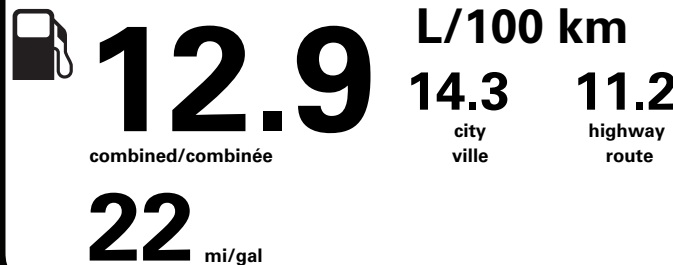

OPTIONAL EQUIPMENT/OTHER

- 2026 MODEL YEAR
- FEDERAL EXCISE TAX
- .18" ALLOY DARK MATTE WHEELS
- .275/70R18 ALL-TERRAIN
- 3.73 ELECTRONIC LOCKING AXLE
- 7050# GVWR PACKAGE
- ENGINE BLOCK HEATER
- TWIN PANEL MOONROOF
- BLUECRUISE EQUIP: 90 DAY TRIAL
- KEYLESS ENTRY KEYPAD DRVR SIDE
- CONN PKG: 1YR INCL W/FORD APP

(MSRP)*

12,120.00

DEALER INSTALLED OPTIONS

SPARE TIRE LOCK

PRICE INFORMATION

BASE PRICE $81,630.00
TOTAL OPTIONS/OTHER 15,260.00
TOTAL VEHICLE & OPTIONS/OTHER DESTINATION & DELIVERY 96,890.00
2,695.00

(MSRP)*

"THIS VEH. NOT INTENDED FOR SALE OR REGISTRATION IN US" RETAIL PRICES EXCLUDE GST/HST

SOLD TO/VENDU A Advantage Ford Sales Ltd 12800 MacLeod Trail SE Calgary AB CAN T2J 7E5	B60 050	RAMP ONE/ TERMINAL UN CA68	DEALER NO./CONCESSIONNAIRE B60 050	TOTAL MSRP $99,585.00
SHIP TO (IF OTHER THAN SOLD TO) / EXPEDIER A (SI AUTRE QUE L'ACHETEUR)	RAMP TWO/ TERMINAL DEUX	FINAL ASSEMBLY PLANT/ USINE DE MONTAGE DEARBORN	* MANUFACTURER'S SUGGESTED RETAIL PRICE = MSRP * NOTE: THIS PRICE HAS BEEN DEVELOPED AS A GUIDE. DEALERS MAY SELL FOR LESS AND ARE NOT UNDER ANY OBLIGATION TO ACCEPT THIS SUGGESTED RETAIL PRICE.	
SHIP THROUGH/EXPEDIER VIA	METHOD OF TRANSP / MODE DE TRANSPORT CONVOY	ITEM #: B6-L058 O/T 2	TB121 N RE 2X 635 000568 02 12 26	

ENERGUIDE

Gasoline Vehicle
Véhicule à essence

Fuel Consumption / Consommation de carburant

Annual fuel **COST**
for an annual distance of 20,000 km, and an average fuel price of $1.50 per litre

$ 3 870

Coût annuel en carburant

pour une distance annuelle de 20 000 km, et un prix moyen du carburant de 1,50 $ par litre

2.7 - 19.7 L_e/100 km

L_e is gasoline litre equivalent
L_e signifie litre équivalent d'essence

Carbon Dioxide Rating / Indice de dioxyde de carbone

Tailpipe emissions only / Émissions du tuyau d'échappement seulement

Smog Rating / Indice de Smog

Estimates are based on Government of Canada approved criteria and testing methods. Vehicle's actual fuel consumption will vary.

Estimations établies selon des méthodes d'essai et des critères approuvés par le gouvernement du Canada. La consommation de carburant réelle du véhicule variera.

For more information visit

vehicles.nrcan.gc.ca

Pour plus d'information visitez

vehicules.nrcan.gc.ca

U.S. GOVERNMENT SAFETY RATINGS
COTES DE SÉCURITÉ DU GOUVERNEMENT AMÉRICAIN

Overall Vehicle Score / Cote globale du véhicule	★★★★★
Frontal Crash / Collision frontale	★★★★★
Side Crash / Collision latérale	★★★★★
Rollover / Capotage	★★★★

Star ratings range from 1 to 5 stars (*****), with 5 being the highest. Les cotes varient de 1 à 5 étoiles (*****), 5 étant la cote la plus élevée.

Source: U.S. National Highway Traffic Safety Administration
For more information / Pour de plus amples renseignements
www.safercar.gov

1FTFW4L88TFA48588

FordPass Connect™

Download the FordPass™ app* and you can:

- Access Vehicle Control Features
- Remotely start, lock and unlock your vehicle.
- Locate your vehicle and check approximate fuel range.
- Receive vehicle health alerts.

Activate 4G LTE Wi-Fi Hotspot

- New vehicles include a 3-month or 3GB data (whichever comes first) Wi-Fi trial.
- Connect up to ten Wi-Fi-equipped devices.

Ask your sales consultant for more details.

Scan code not operational at this time

FOR PLANT USE ONLY

Insist on Ford Protect! The only extended service plan fully backed by Ford and honored at every Ford dealership in the US and Canada. See your Ford dealer for additional details, or visit www.ford.ca for more information.

Personalize your vehicle with Ford Custom Accessories. Genuine Ford Accessories are engineered for your vehicle and can be included under the Ford New Vehicle Limited Warranty. Certain conditions, limitations and exclusions apply. See your Dealer for details.