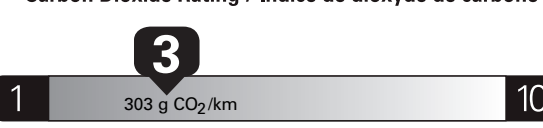

Carbon Dioxide Rating / Indice de dioxyde de carbone

Tailpipe emissions only / Émissions du tuyau d'échappement seulement