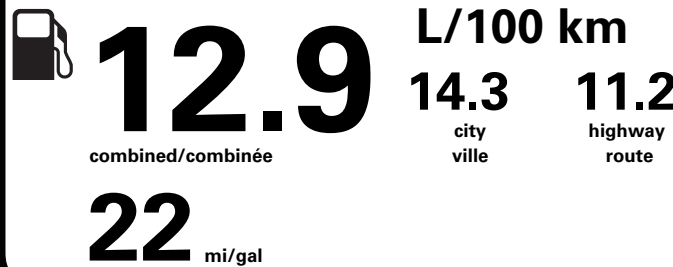

OPTIONAL EQUIPMENT/OTHER

- 2026 MODEL YEAR
- FEDERAL EXCISE TAX
- .18" ALLOY DARK MATTE WHEELS
- .275/70R18 ALL-TERRAIN
- 3.73 ELECTRONIC LOCKING AXLE
- 7050# GVWR PACKAGE
- ENGINE BLOCK HEATER
- TWIN PANEL MOONROOF
- BLUECRUISE EQUIP: 90 DAY TRIAL
- KEYLESS ENTRY KEYPAD DRVR SIDE
- CONN PKG: 1YR INCL W/FORD APP

(MSRP)*

12,120.00

DEALER INSTALLED OPTIONS

SPARE TIRE LOCK

PRICE INFORMATION

BASE PRICE $81,630.00
TOTAL OPTIONS/OTHER 15,260.00
TOTAL VEHICLE & OPTIONS/OTHER DESTINATION & DELIVERY 96,890.00
2,695.00

(MSRP)*

"THIS VEH. NOT INTENDED FOR SALE OR REGISTRATION IN US" RETAIL PRICES EXCLUDE GST/HST

SOLD TO/VENDU A Advantage Ford Sales Ltd 12800 MacLeod Trail SE Calgary AB CAN T2J 7E5	B60 050	RAMP ONE/ TERMINAL UN CA68	DEALER NO./CONCESSIONNAIRE B60 050	TOTAL MSRP $99,585.00
SHIP TO (IF OTHER THAN SOLD TO) / EXPEDIER A (SI AUTRE QUE L'ACHETEUR)		RAMP TWO/ TERMINAL DEUX	FINAL ASSEMBLY PLANT/ USINE DE MONTAGE DEARBORN	
SHIP THROUGH/EXPEDIER VIA		METHOD OF TRANSP / MODE DE TRANSPORT CONVOY	ITEM #: B6-L062 O/T 2	
				TB172 N RE 2X 635 000419 02 17 26

* MANUFACTURER'S SUGGESTED RETAIL PRICE = MSRP
* NOTE: THIS PRICE HAS BEEN DEVELOPED AS A GUIDE. DEALERS MAY SELL FOR LESS AND ARE NOT UNDER ANY OBLIGATION TO ACCEPT THIS SUGGESTED RETAIL PRICE.

Gasoline Vehicle
Véhicule à essence

Fuel Consumption / Consommation de carburant

Annual fuel **COST**
for an annual distance of 20,000 km, and an average fuel price of $1.50 per litre

$ 3 870

Coût annuel en carburant

pour une distance annuelle de 20 000 km, et un prix moyen du carburant de 1,50 $ par litre

Standard pickup trucks range from /
Les camionnettes ordinaires font entre
2.7 - 19.7 L_e/100 km

L_e is gasoline litre equivalent
L_e signifie litre équivalent d'essence