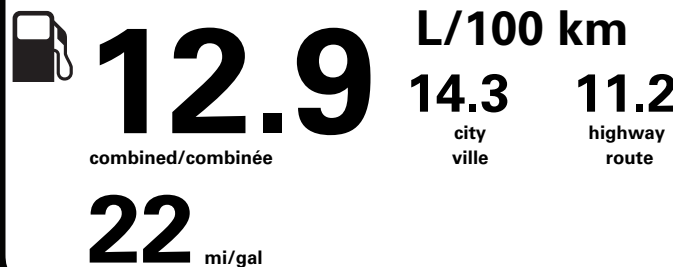

Fuel Consumption / Consommation de carburant

Annual fuel **COST**
for an annual distance of 20,000 km, and an average fuel price of $1.50 per litre

$ 3 870

Coût annuel en carburant

pour une distance annuelle de 20 000 km, et un prix moyen du carburant de 1,50 $ par litre

Standard pickup trucks range from /
Les camionnettes ordinaires font entre
2.7 - 19.7 L_e/100 km

L_e is gasoline litre equivalent
L_e signifie litre équivalent d'essence

Carbon Dioxide Rating / Indice de dioxyde de carbone

Tailpipe emissions only / Émissions du tuyau d'échappement seulement

Smog Rating / Indice de Smog

Estimates are based on Government of Canada approved criteria and testing methods. Vehicle's actual fuel consumption will vary.

Estimations établies selon des méthodes d'essai et des critères approuvés par le gouvernement du Canada. La consommation de carburant réelle du véhicule variera.

For more information visit

vehicles.nrcan.gc.ca

Pour plus d'information visitez

vehicules.nrcan.gc.ca

U.S. GOVERNMENT SAFETY RATINGS
COTES DE SÉCURITÉ DU GOUVERNEMENT AMÉRICAIN

Overall Vehicle Score / Cote globale du véhicule	★★★★★
Frontal Crash / Collision frontale	★★★★★
Side Crash / Collision latérale	★★★★★
Rollover / Capotage	★★★★

Star ratings range from 1 to 5 stars (*****), with 5 being the highest. Les cotes varient de 1 à 5 étoiles (*****), 5 étant la cote la plus élevée.

Source: U.S. National Highway Traffic Safety Administration
For more information / Pour de plus amples renseignements
www.safercar.gov

1FTFW4L85TFA60441

FordPass Connect™

Download the FordPass™ app* and you can:

- Access Vehicle Control Features
- Remotely start, lock and unlock your vehicle.
- Locate your vehicle and check approximate fuel range.
- Receive vehicle health alerts.

Activate 4G LTE Wi-Fi Hotspot

- New vehicles include a 3-month or 3GB data (whichever comes first) Wi-Fi trial.
- Connect up to ten Wi-Fi-equipped devices.

Ask your sales consultant for more details.

Scan code not operational at this time

FOR PLANT USE ONLY

Insist on Ford Protect! The only extended service plan fully backed by Ford and honored at every Ford dealership in the US and Canada. See your Ford dealer for additional details, or visit www.ford.ca for more information.

Personalize your vehicle with Ford Custom Accessories. Genuine Ford Accessories are engineered for your vehicle and can be included under the Ford New Vehicle Limited Warranty. Certain conditions, limitations and exclusions apply. See your Dealer for details.