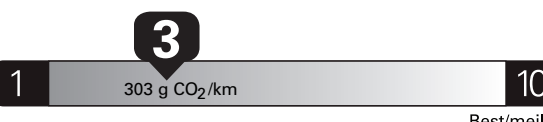

Carbon Dioxide Rating / Indice de dioxyde de carbone

Tailpipe emissions only / Émissions du tuyau d'échappement seulement