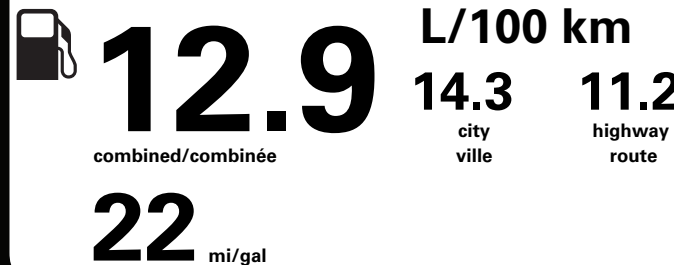

SAFETY/SECURITY

- ADVANCETRAC™/ROLL STABILITY CONTROL
- AIRBAGS - SAFETY CANOPY®
- AIRBAGS-DRIVER/PASSENGER
- CENTRE HIGH MOUNT STOPLAMP
- DAYTIME RUNNING LIGHTS
- PERIMETER ALARM
- SECURE PKG 1 YR INCLUDED
- SECURILOCK® ANTI-THEFT SYS
- SOS POST CRASH ALERT SYST
- TIRE PRESSURE MONITOR SYS

WARRANTY

- 3YR/60,000KM BASIC
- 5YR/100,000KM POWERTRAIN
- ROADSIDE ASSISTANCE 24 HRS

INCLUDED ON THIS VEHICLE

EQUIPMENT GROUP 402B

- TREMOR SERIES
- FRONT AXLE W/TORSEN DIFF
- SKID PLATES
- PRO POWER ONBOARD - 2 KW

(MSRP)*

6,500.00

OPTIONAL EQUIPMENT/OTHER

- 2026 MODEL YEAR
- FEDERAL EXCISE TAX
- .18" ALLOY DARK MATTE WHEELS
- 275/70R18 ALL-TERRAIN
- 3.73 ELECTRONIC LOCKING AXLE
- 7050# GVWR PACKAGE
- ENGINE BLOCK HEATER
- TWIN PANEL MOONROOF
- MOBILE OFFICE PACKAGE
- .WIRELESS CHARGING PAD
- BLUECRUISE EQUIP: 90 DAY TRIAL
- TOW/HAUL PACKAGE
- .TRAILER BRAKE CONTROLLER
- KEYLESS ENTRY KEYPAD DRVR SIDE
- BED UTILITY PACKAGE
- .PRO ACCESS TAILGATE
- CONN PKG: 1YR INCL W/FORD APP

100.00

550.00

1,750.00

1,215.00

625.00

625.00

1,125.00

DEALER INSTALLED OPTIONS

- SPARE TIRE LOCK

115.00

PRICE INFORMATION

BASE PRICE	$81,630.00
TOTAL OPTIONS/OTHER	12,605.00
TOTAL VEHICLE & OPTIONS/OTHER	94,235.00
DESTINATION & DELIVERY	2,595.00

"THIS VEH. NOT INTENDED FOR SALE OR REGISTRATION IN US" RETAIL PRICES EXCLUDE GST/HST

Gasoline Vehicle
Véhicule à essence

Fuel Consumption / Consommation de carburant

Annual fuel COST
for an annual distance of 20,000 km, and an average fuel price of $1.50 per litre

$ 3 870

Coût annuel en carburant
pour une distance annuelle de 20 000 km, et un prix moyen du carburant de 1,50 $ par litre

Standard pickup trucks range from /
Les camionnettes ordinaires font entre
2.7 - 19.7 L_e/100 km

L_e is gasoline litre equivalent
L_e signifie litre équivalent d'essence