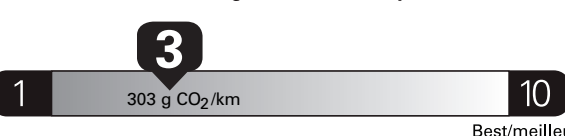

Carbon Dioxide Rating / Indice de dioxyde de carbone

Tailpipe emissions only / Émissions du tuyau d'échappement seulement