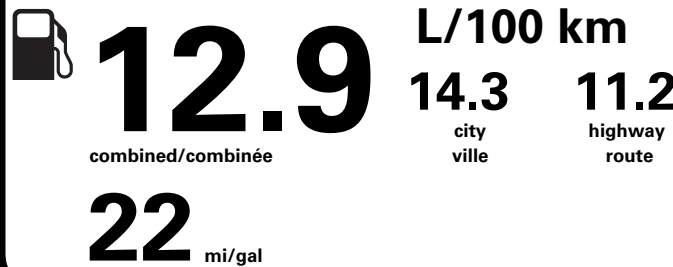

12,120.00

OPTIONAL EQUIPMENT/OTHER

- 2026 MODEL YEAR
- FEDERAL EXCISE TAX
- .18" ALLOY DARK MATTE WHEELS
- .275/70R18 ALL-TERRAIN
- 3.73 ELECTRONIC LOCKING AXLE
- 7050# GVWR PACKAGE
- ENGINE BLOCK HEATER
- TWIN PANEL MOONROOF
- FLOOR LINER-TRAY W/CARPET MATS
- BLUECRUISE EQUIP: 90 DAY TRIAL
- CONN PKG: 1YR INCL W/FORD APP

100.00

550.00

1,750.00

300.00

PRICE INFORMATION

BASE PRICE	$81,630.00
TOTAL OPTIONS/OTHER	14,820.00
TOTAL VEHICLE & OPTIONS/OTHER	96,450.00
DESTINATION & DELIVERY	2,695.00

"THIS VEH. NOT INTENDED FOR SALE OR REGISTRATION IN US" RETAIL PRICES EXCLUDE GST/HST

TOTAL MSRP $99,145.00

* MANUFACTURER'S SUGGESTED RETAIL PRICE = MSRP

* NOTE: THIS PRICE HAS BEEN DEVELOPED AS A GUIDE. DEALERS MAY SELL FOR LESS AND ARE NOT UNDER ANY OBLIGATION TO ACCEPT THIS SUGGESTED RETAIL PRICE.

SOLD TO/VENDU A Mid-Town Ford Sales Limited 100 - 1717 Waverley St. Winnipeg MB CAN R3T 6A9	B40 400	RAMP ONE/ TERMINAL UN RA64	DEALER NO./CONCESSIONNAIRE B40 400
SHIP TO (IF OTHER THAN SOLD TO) / EXPEDIER A (SI AUTRE QUE L'ACHETEUR)	RAMP TWO/ TERMINAL DEUX	FINAL ASSEMBLY PLANT/ USINE DE MONTAGE DEARBORN	
SHIP THROUGH/EXPEDIER VIA	METHOD OF TRANSP / MODE DE TRANSPORT RAIL	ITEM #: B4-C111 O/T 2	

TC033 N RE 2X 635 000421 03 03 26

ENERGUIDE

Gasoline Vehicle
Véhicule à essence

Fuel Consumption / Consommation de carburant

Annual fuel **COST**
for an annual distance of 20,000 km, and an average fuel price of $1.50 per litre

$ 3 870

Coût annuel en carburant

pour une distance annuelle de 20 000 km, et un prix moyen du carburant de 1,50 $ par litre

Standard pickup trucks range from /
Les camionnettes ordinaires font entre
2.7 - 19.7 L_e/100 km

L_e is gasoline litre equivalent
L_e signifie litre équivalent d'essence