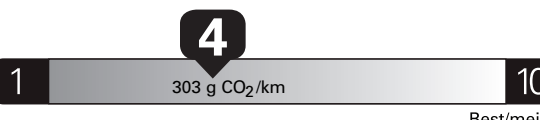

Carbon Dioxide Rating / Indice de dioxyde de carbone