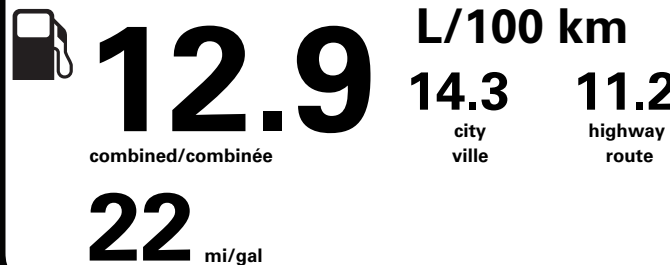

Fuel Consumption / Consommation de carburant

Annual fuel **COST**
for an annual distance of 20,000 km, and an average fuel price of $1.50 per litre

$ 3 870

Coût annuel en carburant

pour une distance annuelle de 20 000 km, et un prix moyen du carburant de 1,50 $ par litre

Standard pickup trucks range from /
Les camionnettes ordinaires font entre
2.7 - 19.7 L_e/100 km

L_e is gasoline litre equivalent
L_e signifie litre équivalent d'essence