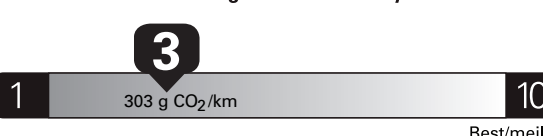

Carbon Dioxide Rating / Indice de dioxyde de carbone