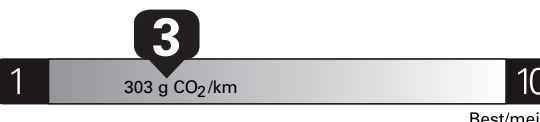

Carbon Dioxide Rating / Indice de dioxyde de carbone

Tailpipe emissions only / Émissions du tuyau d'échappement seulement