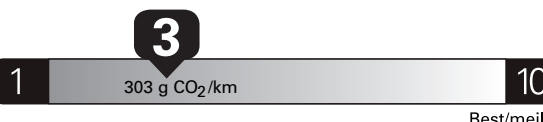

Carbon Dioxide Rating / Indice de dioxyde de carbone

Tailpipe emissions only / Émissions du tuyau d'échappement seulement