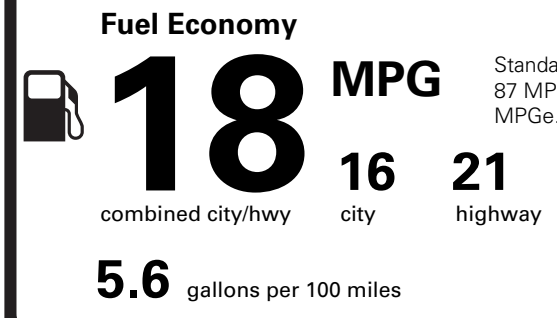

495.00

745.00

1,280.00

EPA DOT Fuel Economy and Environment

Gasoline Vehicle

You spend **\$5,250** more in fuel costs over 5 years compared to the average new vehicle.

Annual fuel cost **\$2,750**

Actual results will vary for many reasons, including driving conditions and how you drive and maintain your vehicle. The average new vehicle gets 29 MPG and costs \$8,500 to fuel over 5 years. Cost estimates are based on 15,000 miles per year at \$3.30 per gallon. MPGe is miles per gasoline gallon equivalent. Vehicle emissions are a significant cause of climate change and smog.

fueleconomy.gov

Calculate personalized estimates and compare vehicles

GOVERNMENT 5-STAR SAFETY RATINGS

Star ratings range from 1 to 5 stars (★★★★★), with 5 being the highest. Source: National Highway Traffic Safety Administration (NHTSA). www.safercar.gov or 1-888-327-4236