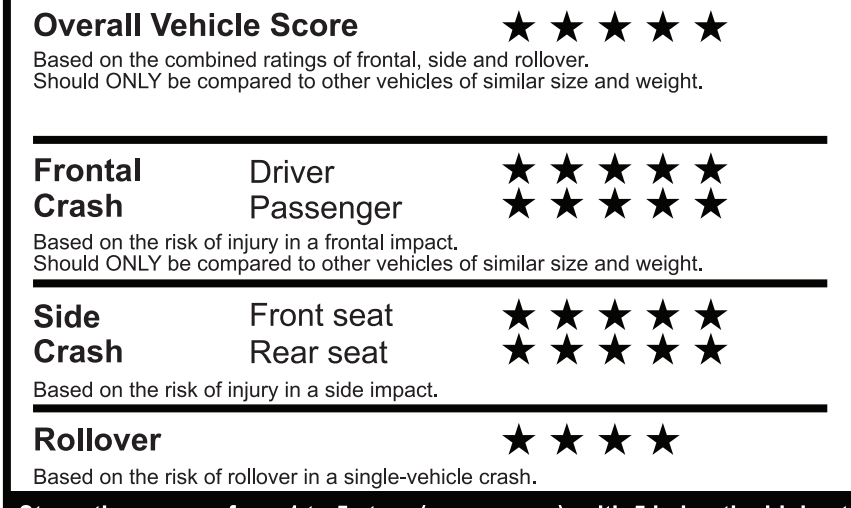

ford.com

VEHICLE DESCRIPTION

F-150

2026 F-150 4X4 SUPERCREW
145" WHEELBASE
3.5L V6 ECOBOOST
ELEC TEN-SPEED AUTO TRANS

TF A64785

EXTERIOR
AGATE BLACK METALLIC
INTERIOR
BLACK LEATHER TRM 40/CON/40

STANDARD EQUIPMENT INCLUDED AT NO EXTRA CHARGE

495.00

745.00

1,280.00

EPA DOT Fuel Economy and Environment

Gasoline Vehicle

You spend **\$5,250** more in fuel costs over 5 years compared to the average new vehicle.

Annual fuel cost **\$2,750**

Actual results will vary for many reasons, including driving conditions and how you drive and maintain your vehicle. The average new vehicle gets 29 MPG and costs \$8,500 to fuel over 5 years. Cost estimates are based on 15,000 miles per year at \$3.30 per gallon. MPGe is miles per gasoline gallon equivalent. Vehicle emissions are a significant cause of climate change and smog.

fueleconomy.gov

Calculate personalized estimates and compare vehicles

GOVERNMENT 5-STAR SAFETY RATINGS

Star ratings range from 1 to 5 stars (★★★★★), with 5 being the highest. Source: National Highway Traffic Safety Administration (NHTSA). www.safercar.gov or 1-888-327-4236