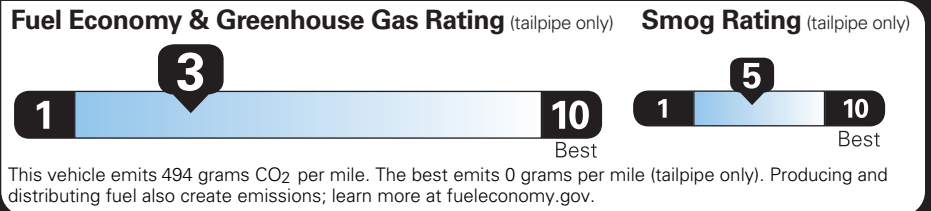

ford.com

VEHICLE DESCRIPTION

F-150

2026 F-150 4X4 SUPERCREW
145" WHEELBASE
3.5L V6 ECOBOOST
ELEC TEN-SPEED AUTO TRANS

TF A64785

EXTERIOR
AGATE BLACK METALLIC
INTERIOR
BLACK LEATHER TRM 40/CON/40

STANDARD EQUIPMENT INCLUDED AT NO EXTRA CHARGE

495.00

745.00

1,280.00

EPA DOT Fuel Economy and Environment

Gasoline Vehicle

You spend **\$5,250** more in fuel costs over 5 years compared to the average new vehicle.

Annual fuel cost **\$2,750**

Actual results will vary for many reasons, including driving conditions and how you drive and maintain your vehicle. The average new vehicle gets 29 MPG and costs \$8,500 to fuel over 5 years. Cost estimates are based on 15,000 miles per year at \$3.30 per gallon. MPGe is miles per gasoline gallon equivalent. Vehicle emissions are a significant cause of climate change and smog.