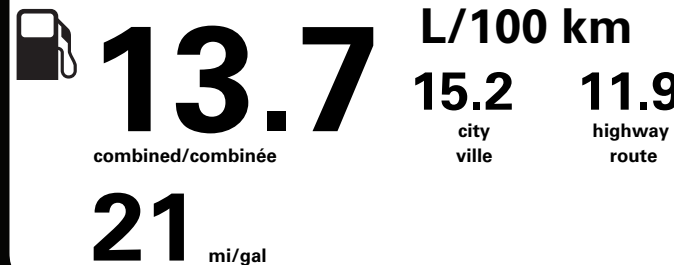

Fuel Consumption / Consommation de carburant

Annual fuel **COST**
for an annual distance of 20,000 km, and an average fuel price of $1.50 per litre

$ 4 110

Coût annuel en carburant

pour une distance annuelle de 20 000 km, et un prix moyen du carburant de 1,50 $ par litre

Standard pickup trucks range from /
Les camionnettes ordinaires font entre
2.7 - 19.7 L_e/100 km

L_e is gasoline litre equivalent
L_e signifie litre équivalent d'essence