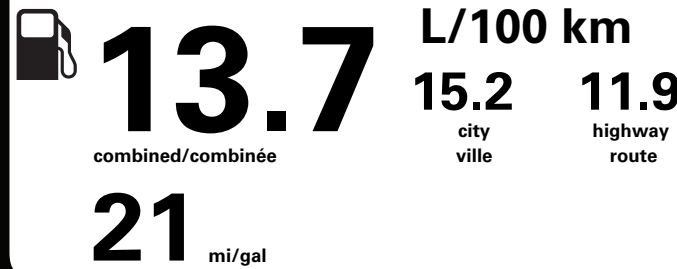

OPTIONAL EQUIPMENT/OTHER

- 2026 MODEL YEAR FEDERAL EXCISE TAX 100.00 .18" ALLOY DARK MATTE WHEELS 5.0L V8 ENGINE 1,925.00 .275/70R18 ALL-TERRAIN 3.73 ELECTRONIC LOCKING AXLE 7100# GVWR PACKAGE HEAD-UP DISPLAY 1,000.00 ENGINE BLOCK HEATER 550.00 50 STATE EMISSIONS NO CHARGE TWIN PANEL MOONROOF 1,750.00 FLOOR LINER-TRAY W/CARPET MATS 300.00 BLUECRUISE EQUIP: 90 DAY TRIAL

(MSRP)*

CONN PKG: 1YR INCL W/FORD APP BEDLINER TOUH BED SPRAY-IN 12,120.00

(MSRP)*

PRICE INFORMATION BASE PRICE 82,130.00 TOTAL OPTIONS/OTHER 18,445.00

(MSRP)*

TOTAL VEHICLE & OPTIONS/OTHER DESTINATION & DELIVERY 100,575.00 2,695.00

"THIS VEH. NOT INTENDED FOR SALE OR REGISTRATION IN US" RETAIL PRICES EXCLUDE GST/HST

Table with columns: SOLD TO/VENDEU A, RAMP ONE/TERMINAL UN, DEALER NO./CONCESSIONNAIRE, SHIP TO, RAMP TWO/TERMINAL DEUX, FINAL ASSEMBLY PLANT/USINE DE MONTAGE, SHIP THROUGH/EXPEDIER VIA, METHOD OF TRANSP/MODE DE TRANSPORT, ITEM #.

TOTAL MSRP $103,270.00

* MANUFACTURER'S SUGGESTED RETAIL PRICE = MSRP

* NOTE: THIS PRICE HAS BEEN DEVELOPED AS A GUIDE. DEALERS MAY SELL FOR LESS AND ARE NOT UNDER ANY OBLIGATION TO ACCEPT THIS SUGGESTED RETAIL PRICE.

SPECIAL ORDER

TE041 N RE 2X 645 000477 05 04 26

Canada

ENERGUIDE

Gasoline Vehicle Véhicule à essence

Fuel Consumption / Consommation de carburant

Annual fuel COST for an annual distance of 20,000 km, and an average fuel price of $1.50 per litre

$ 4 110

Coût annuel en carburant

pour une distance annuelle de 20 000 km, et un prix moyen du carburant de 1,50 $ par litre

Standard pickup trucks range from / Les camionnettes ordinaires font entre 2.7 - 19.7 L_e/100 km

L_e is gasoline litre equivalent L_e signifie litre équivalent d'essence

Carbon Dioxide Rating / Indice de dioxyde de carbone

Tailpipe emissions only / Émissions du tuyau d'échappement seulement

Smog Rating / Indice de Smog

Estimates are based on Government of Canada approved criteria and testing methods. Vehicle's actual fuel consumption will vary.

Estimations établies selon des méthodes d'essai et des critères approuvés par le gouvernement du Canada. La consommation de carburant réelle du véhicule variera.

For more information visit

vehicles.nrcan.gc.ca

Pour plus d'information visitez

vehicules.nrcan.gc.ca

U.S. GOVERNMENT SAFETY RATINGS COTES DE SÉCURITÉ DU GOUVERNEMENT AMÉRICAIN

Table of safety ratings: Overall Vehicle Score (5 stars), Frontal Crash (5 stars), Side Crash (5 stars), Rollover (4 stars).

Star ratings range from 1 to 5 stars (*****), with 5 being the highest. Les cotes varient de 1 à 5 étoiles (*****), 5 étant la cote la plus élevée.

Source: U.S. National Highway Traffic Safety Administration For more information / Pour de plus amples renseignements www.safercar.gov

Download the Ford app Connect your Ford with your phone

Available Remote Features*

- Remote Start, Lock and Unlock GPS Location Vehicle Health Monitoring

Scan code not operational at this time

FOR PLANT USE ONLY

Insist on Ford Protect! The only extended service plan fully backed by Ford and honored at every Ford dealership in the US and Canada. See your Ford dealer for additional details, or visit www.ford.ca for more information.

Personalize your vehicle with Ford Custom Accessories. Genuine Ford Accessories are engineered for your vehicle and can be included under the Ford New Vehicle Limited Warranty. Certain conditions, limitations and exclusions apply. See your Dealer for details.

2202605125769