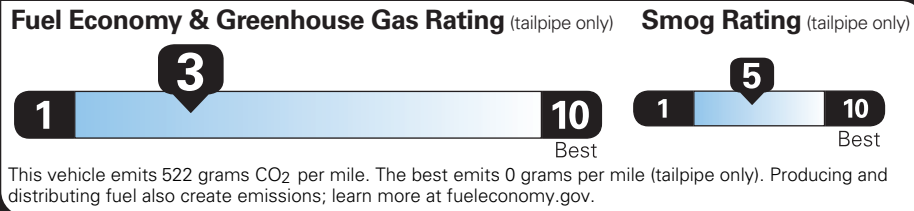

EPA DOT Fuel Economy and Environment

Gasoline Vehicle

Fuel Economy 17 MPG combined city/hwy, 15 city, 20 highway, 5.9 gallons per 100 miles

Standard Pickup Trucks range from 12 to 87 MPG. The best vehicle rates 146 MPGe.

You spend $6,000 more in fuel costs over 5 years compared to the average new vehicle.

Annual fuel cost $2,900

Actual results will vary for many reasons, including driving conditions and how you drive and maintain your vehicle. The average new vehicle gets 29 MPG and costs $8,500 to fuel over 5 years. Cost estimates are based on 15,000 miles per year at $3.30 per gallon. MPGe is miles per gasoline gallon equivalent. Vehicle emissions are a significant cause of climate change and smog.

fueleconomy.gov

Calculate personalized estimates and compare vehicles

GOVERNMENT 5-STAR SAFETY RATINGS

Table with 3 columns: Rating Category (Overall Vehicle Score, Frontal Crash, Side Crash, Rollover), Description, and Star Rating (1-5 stars).

Star ratings range from 1 to 5 stars (★★★★★), with 5 being the highest. Source: National Highway Traffic Safety Administration (NHTSA). www.safercar.gov or 1-888-327-4236