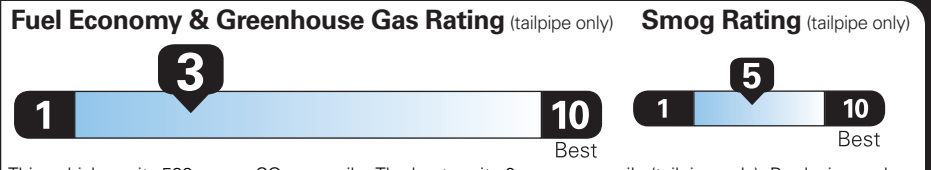

OPTIONAL EQUIPMENT/OTHER

2026 MODEL YEAR  
AVALANCHE 395.00  
5.0L V8 ENGINE 120.00  
275/70R 18 ALL-TERRAIN  
3.73 ELECTRONIC LOCK RR AXLE  
7100# GVWR PACKAGE  
FRONT LICENSE PLATE BRACKET NO CHARGE  
50 STATE EMISSIONS NO CHARGE  
TWIN PANEL MOONROOF 1,495.00  
PRO POWER ONBOARD - 2 KW  
MOBILE OFFICE PACKAGE 780.00  
.WIRELESS CHARGING PAD  
BLUECRUISE EQUIP: 1YR+90D PLAN 495.00  
TOW/HAUL PACKAGE 500.00  
.INTEGRATED TRAILER BRAKE CONT  
18" ALLOY W/ DARK MATTE FINISH  
SECURICODE KEYLESS-KEYPAD 455.00  
BED UTILITY PACKAGE 1,575.00  
.PRO ACCESS TAILGATE  
CONN PKG: 1 YR INCL W/FORD APP

EPA DOT Fuel Economy and Environment

Gasoline Vehicle

**Fuel Economy**

**17** MPG  
combined city/hwy

15 city  
20 highway

5.9 gallons per 100 miles

Standard Pickup Trucks range from 12 to 87 MPG. The best vehicle rates 146 MPGe.

You spend **\$6,000**

more in fuel costs over 5 years compared to the average new vehicle.

Annual fuel cost **\$2,900**

This vehicle emits 522 grams CO2 per mile. The best emits 0 grams per mile (tailpipe only). Producing and distributing fuel also create emissions; learn more at fueleconomy.gov.