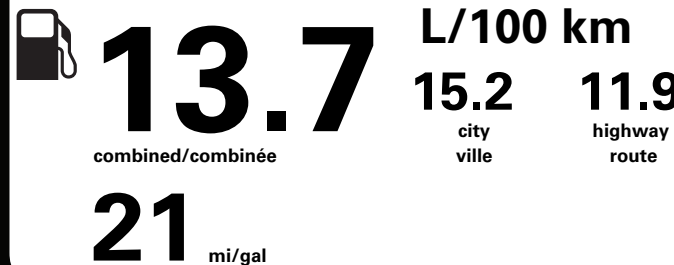

OPTIONAL EQUIPMENT/OTHER

- 2026 MODEL YEAR FEDERAL EXCISE TAX 100.00 .18" ALLOY DARK MATTE WHEELS 5.0L V8 ENGINE 1,925.00 .275/70R18 ALL-TERRAIN 3.73 ELECTRONIC LOCKING AXLE 7100# GVWR PACKAGE HEAD-UP DISPLAY 1,000.00 50 STATE EMISSIONS NO CHARGE TWIN PANEL MOONROOF 1,750.00 FLOOR LINER-TRAY W/CARPET MATS 250.00 BLUECRUISE EQUIP: 90 DAY TRIAL RETRACTABLE REAR CENTRE STEP 580.00

(MSRP)*

12,120.00 KEYLESS ENTRY KEYPAD DRVR SIDE CONN PKG: 1YR INCL W/FORD APP BEDLINER TOUH BED SPRAY-IN

(MSRP)*

625.00 700.00 PRICE INFORMATION BASE PRICE TOTAL OPTIONS/OTHER

(MSRP)*

$81,630.00 19,050.00 TOTAL VEHICLE & OPTIONS/OTHER DESTINATION & DELIVERY 100,680.00 2,595.00

"THIS VEH. NOT INTENDED FOR SALE OR REGISTRATION IN US" RETAIL PRICES EXCLUDE GST/HST

Table with columns: SOLD TO/VENDEU A, RAMP ONE/TERMINAL UN, DEALER NO./CONCESSIONNAIRE, SHIP TO (IF OTHER THAN SOLD TO)/EXPEDIER A (SI AUTRE QUE L'ACHETEUR), RAMP TWO/TERMINAL DEUX, FINAL ASSEMBLY PLANT/USINE DE MONTAGE, SHIP THROUGH/EXPEDIER VIA, METHOD OF TRANSP/MODE DE TRANSPORT, ITEM #:

TOTAL MSRP $103,275.00

* MANUFACTURER'S SUGGESTED RETAIL PRICE = MSRP * NOTE: THIS PRICE HAS BEEN DEVELOPED AS A GUIDE. DEALERS MAY SELL FOR LESS AND ARE NOT UNDER ANY OBLIGATION TO ACCEPT THIS SUGGESTED RETAIL PRICE.

Canada

ENERGUIDE

Gasoline Vehicle Véhicule à essence

Fuel Consumption / Consommation de carburant

Annual fuel COST for an annual distance of 20,000 km, and an average fuel price of $1.50 per litre

$ 4 110

Coût annuel en carburant pour une distance annuelle de 20 000 km, et un prix moyen du carburant de 1,50 $ par litre

Standard pickup trucks range from / Les camionnettes ordinaires font entre 2.7 - 19.7 L_e/100 km

L_e is gasoline litre equivalent L_e signifie litre équivalent d'essence

Carbon Dioxide Rating / Indice de dioxyde de carbone

Tailpipe emissions only / Émissions du tuyau d'échappement seulement

Smog Rating / Indice de Smog

Estimates are based on Government of Canada approved criteria and testing methods. Vehicle's actual fuel consumption will vary.

Estimations établies selon des méthodes d'essai et des critères approuvés par le gouvernement du Canada. La consommation de carburant réelle du véhicule variera.

For more information visit vehicles.nrcan.gc.ca

Pour plus d'information visitez vehicules.nrcan.gc.ca

U.S. GOVERNMENT SAFETY RATINGS COTES DE SÉCURITÉ DU GOUVERNEMENT AMÉRICAIN

Table with columns: Overall Vehicle Score / Cote globale du véhicule, Frontal Crash / Collision frontale, Side Crash / Collision latérale, Rollover / Capotage

Star ratings range from 1 to 5 stars (*****), with 5 being the highest. Les cotes varient de 1 à 5 étoiles (*****), 5 étant la cote la plus élevée.

Source: U.S. National Highway Traffic Safety Administration For more information / Pour de plus amples renseignements www.safercar.gov

FordPass Connect™

Download the FordPass™ app* and you can:

- Access Vehicle Control Features Remotely start, lock and unlock your vehicle. Locate your vehicle and check approximate fuel range. Receive vehicle health alerts.

- Activate 4G LTE Wi-Fi Hotspot New vehicles include a 3-month or 3GB data (whichever comes first) Wi-Fi trial. Connect up to ten Wi-Fi-equipped devices.

Ask your sales consultant for more details.

Scan code not operational at this time

FOR PLANT USE ONLY

Insist on Ford Protect! The only extended service plan fully backed by Ford and honored at every Ford dealership in the US and Canada. See your Ford dealer for additional details, or visit www.ford.ca for more information.

Personalize your vehicle with Ford Custom Accessories. Genuine Ford Accessories are engineered for your vehicle and can be included under the Ford New Vehicle Limited Warranty. Certain conditions, limitations and exclusions apply. See your Dealer for details.

2202602024934