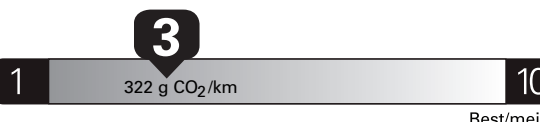

Carbon Dioxide Rating / Indice de dioxyde de carbone

Tailpipe emissions only / Émissions du tuyau d'échappement seulement