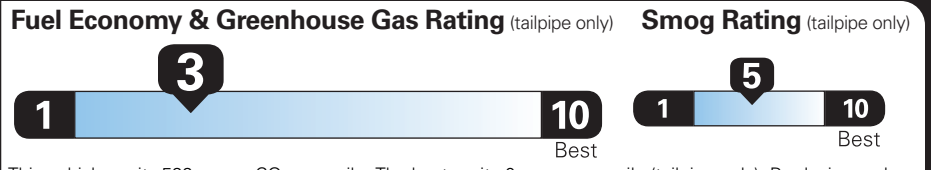

Actual results will vary for many reasons, including driving conditions and how you drive and maintain your vehicle. The average new vehicle gets 29 MPG and costs $8,500 to fuel over 5 years.

fueleconomy.gov Calculate personalized estimates and compare vehicles

GOVERNMENT 5-STAR SAFETY RATINGS

Table showing safety ratings: Overall Vehicle Score (5 stars), Frontal Crash (5 stars), Side Crash (5 stars), Rollover (4 stars).

Star ratings range from 1 to 5 stars (★★★★★), with 5 being the highest. Source: National Highway Traffic Safety Administration (NHTSA). www.safercar.gov or 1-888-327-4236

49 BUILT YEARS Ford TOUGH F-SERIES AMERICA'S BEST SELLING TRUCKS

Download the Ford app Connect your Ford with your phone*

- Available Remote Features: Remote Start, Lock and Unlock, GPS Location, Vehicle Health Monitoring

THE FORD APP, FORMERLY KNOWN AS FORDPASS APP, IS COMPATIBLE WITH SELECT SMARTPHONE PLATFORMS. IS AVAILABLE VIA A DOWNLOAD. MESSAGE AND DATA RATES MAY APPLY. TERMS AND CONDITIONS APPLY. VISIT FORD.COM FOR OUR PRIVACY NOTICE.

Ford Protect! Insist on Ford Protect! The only extended service plan fully backed by Ford and honored at every Ford dealership in the U.S., Canada and Mexico.

Ford Credit Get Prequalified now at www.ford.com/finance

Table with columns for RAMP ONE (CH32), RAMP TWO, CONVOY, ITEM #: 21-400Y O/T 2, and TOTAL MSRP $72,775.00. Includes QR code and VIN TD131 N RB 2X 640 003658 04 13 26.

2202604223069