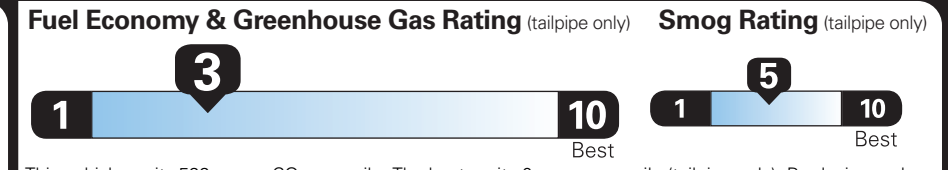

INCLUDED ON THIS VEHICLE

EQUIPMENT GROUP 401A
•TREMOR SERIES

OPTIONAL EQUIPMENT/OTHER

2026 MODEL YEAR
MARSH GRAY
.18" ALLOY W/ DARK MATTE FINIS
5.0L V8 ENGINE
275/70R 18 ALL-TERRAIN
3.73 ELECTRONIC LOCK RR AXLE
7100# GVWR PACKAGE
FRONT LICENSE PLATE BRACKET
50 STATE EMISSIONS
PRO POWER ONBOARD - 2 KW
BLUECRUISE EQUIP: 90 DAY TRIAL
SECURICODE KEYLESS-KEYPAD
CONN PKG: 1 YR INCL W/FORD APP

(MSRP)

395.00

120.00

NO CHARGE
NO CHARGE

455.00

PRICE INFORMATION

BASE PRICE $64,915.00
TOTAL OPTIONS/OTHER 970.00

TOTAL VEHICLE & OPTIONS/OTHER 65,885.00
DESTINATION & DELIVERY 2,795.00

TOTAL MSRP $68,680.00

Scan The QR Code to get more details about this vehicle

This label is affixed pursuant to the Federal Automobile Information Disclosure Act. Gasoline, License, and Title Fees, State and Local taxes are not included. Dealer installed options or accessories are not included unless listed above.

TE193 N RB 2X 640 002029 05 19 26

EPA DOT Fuel Economy and Environment

Gasoline Vehicle

Fuel Economy
17 MPG
combined city/hwy
15 city
20 highway
5.9 gallons per 100 miles

Standard Pickup Trucks range from 12 to 87 MPG. The best vehicle rates 146 MPGe.

You spend **$6,000** more in fuel costs over 5 years compared to the average new vehicle.

Annual fuel cost **$2,900**

This vehicle emits 522 grams CO2 per mile. The best emits 0 grams per mile (tailpipe only). Producing and distributing fuel also create emissions; learn more at fueleconomy.gov.

Actual results will vary for many reasons, including driving conditions and how you drive and maintain your vehicle. The average new vehicle gets 29 MPG and costs $8,500 to fuel over 5 years. Cost estimates are based on 15,000 miles per year at $3.30 per gallon. MPGe is miles per gasoline gallon equivalent. Vehicle emissions are a significant cause of climate change and smog.

fueleconomy.gov

Calculate personalized estimates and compare vehicles

GOVERNMENT 5-STAR SAFETY RATINGS

Overall Vehicle Score ★★★★★
Based on the combined ratings of frontal, side and rollover. Should ONLY be compared to other vehicles of similar size and weight.

Frontal Crash Driver Passenger ★★★★★
★★★★★

Based on the risk of injury in a frontal impact. Should ONLY be compared to other vehicles of similar size and weight.

Side Crash Front seat Rear seat ★★★★★
★★★★★

Based on the risk of injury in a side impact.

Rollover ★★★★★

Based on the risk of rollover in a single-vehicle crash.

Star ratings range from 1 to 5 stars (★★★★★), with 5 being the highest. Source: National Highway Traffic Safety Administration (NHTSA). www.safercar.gov or 1-888-327-4236

1FTFW4L54TFB31330

WARNING: Operating, servicing and maintaining a passenger vehicle, pickup truck, van, or off-road vehicle can expose you to chemicals including engine exhaust, carbon monoxide, phthalates, and lead, which are known to the State of California to cause cancer and birth defects or other reproductive harm. To minimize exposure, avoid breathing exhaust, do not idle the engine except as necessary, service your vehicle in a well-ventilated area and wear gloves or wash your hands frequently when servicing your vehicle. For more information go to www.P65Warnings.ca.gov/passenger-vehicle.

49 BUILT YEARS Ford TOUGH F-SERIES AMERICA'S BEST SELLING TRUCKS

Download the Ford app
Connect your Ford with your phone*

1. Available Remote Features
2. Remote Start, Lock and Unlock
   - GPS Location
   - Vehicle Health Monitoring

Ford Protect®

Insist on Ford Protect! The only extended service plan fully backed by Ford and honored at every Ford dealership in the U.S., Canada and Mexico. See your Ford dealer or visit www.FordOwner.com.

Ford Credit

Get Prequalified now at www.ford.com/finance

2202605296682