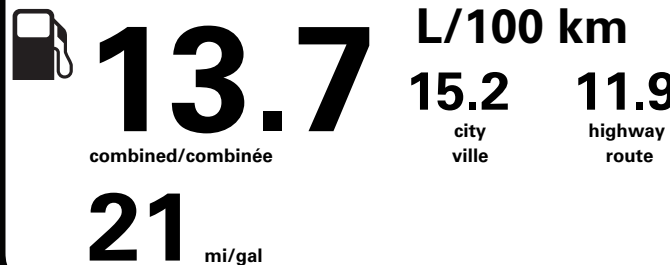

PRICE INFORMATION

Table with 2 columns: Description, (MSRP)*. Rows: BASE PRICE ($82,130.00), TOTAL OPTIONS/OTHER (17,070.00), TOTAL VEHICLE & OPTIONS/OTHER DESTINATION & DELIVERY (99,200.00), 2,695.00

"THIS VEH. NOT INTENDED FOR SALE OR REGISTRATION IN US" RETAIL PRICES EXCLUDE GST/HST

Table with 4 columns: Description, A60 792, RAMP ONE/TERMINAL UN, DEALER NO./CONCESSIONNAIRE. Rows: SOLD TO/VENDU A M G M Ford Lincoln Sales Ltd. 3010 50th Avenue Red Deer AB CAN T4R 1M5 CA68 A60 792 SHIP TO (IF OTHER THAN SOLD TO) / EXPEDIER A (SI AUTRE QUE L'ACHETEUR) RAMP TWO/TERMINAL DEUX FINAL ASSEMBLY PLANT/USINE DE MONTAGE DEARBORN SHIP THROUGH/EXPEDIER VIA METHOD OF TRANSP/MODE DE TRANSPORT CONVOY ITEM #: A6-L445 O/T 2

TOTAL MSRP $101,895.00

* MANUFACTURER'S SUGGESTED RETAIL PRICE = MSRP * NOTE: THIS PRICE HAS BEEN DEVELOPED AS A GUIDE. DEALERS MAY SELL FOR LESS AND ARE NOT UNDER ANY OBLIGATION TO ACCEPT THIS SUGGESTED RETAIL PRICE.

TE193 N RE 2X 645 000075 05 19 26

Canada

ENERGUIDE

Gasoline Vehicle Véhicule à essence

Fuel Consumption / Consommation de carburant

Annual fuel COST for an annual distance of 20,000 km, and an average fuel price of $1.50 per litre

$ 4 110

Coût annuel en carburant pour une distance annuelle de 20 000 km, et un prix moyen du carburant de 1,50 $ par litre

Standard pickup trucks range from / Les camionnettes ordinaires font entre 2.7 - 19.7 L_e/100 km

L_e is gasoline litre equivalent L_e signifie litre équivalent d'essence