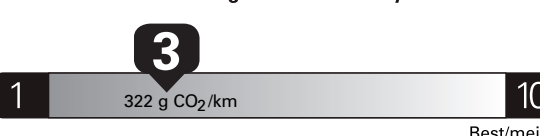

Carbon Dioxide Rating / Indice de dioxyde de carbone

Tailpipe emissions only / Émissions du tuyau d'échappement seulement