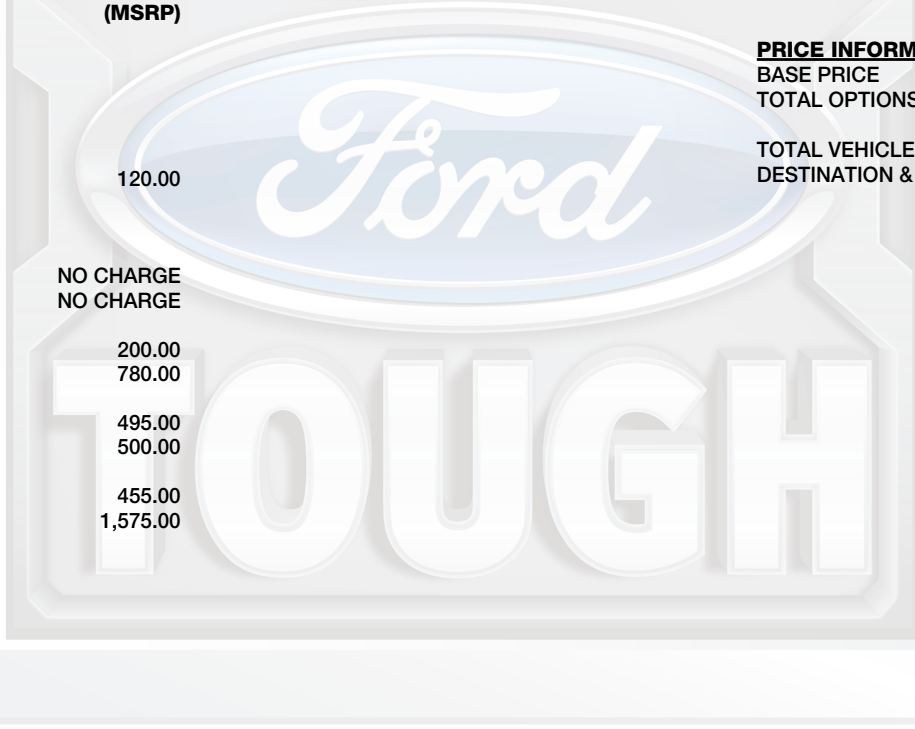

DRB-004196

MD

9-NORMAL, NB, 104196, TE121

14097

220260521 BLEND 7481

CERT CERT ADD TRD RAMP BUMPCAMPBOOKEXFL ROTABATT

035513 653/2219

1FTFW4L54

TFB16469

NB

GU13

ford.com

VEHICLE DESCRIPTION

F-150

2026 F-150 4X4 SUPERCREW 145" WHEELBASE 5.0L V8 ENGINE ELEC TEN-SPEED AUTO TRANS

TF B16469

EXTERIOR AGATE BLACK METALLIC INTERIOR BLACK SPORT CLOTH 40/CON/40

STANDARD EQUIPMENT INCLUDED AT NO EXTRA CHARGE

Table with 4 columns: EXTERIOR, INTERIOR, FUNCTIONAL, SAFETY/SECURITY. Lists various vehicle features and options.

INCLUDED ON THIS VEHICLE

EQUIPMENT GROUP 401A • TREMOR SERIES

OPTIONAL EQUIPMENT/OTHER

- List of optional equipment including alloy wheels, engine, terrain package, etc.

(MSRP)

PRICE INFORMATION

Table showing Base Price ($64,915.00), Total Options/Other ($4,125.00), and Total Vehicle & Options/Other ($69,040.00).

(MSRP)