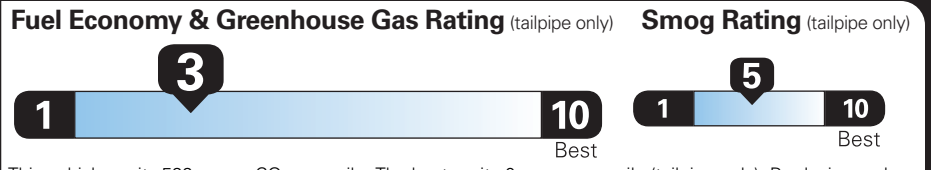

Actual results will vary for many reasons, including driving conditions and how you drive and maintain your vehicle.

fueleconomy.gov

Calculate personalized estimates and compare vehicles

GOVERNMENT 5-STAR SAFETY RATINGS

Table showing safety ratings for Overall Vehicle Score, Frontal Crash, Side Crash, and Rollover.

Star ratings range from 1 to 5 stars (★★★★★), with 5 being the highest. Source: National Highway Traffic Safety Administration (NHTSA).