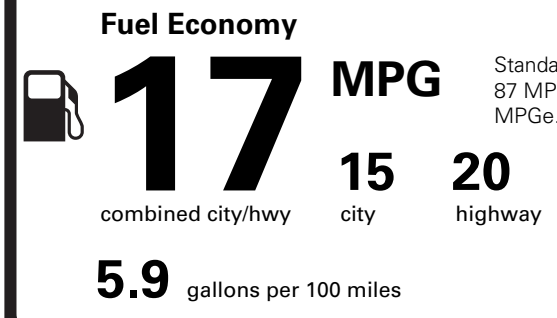

INCLUDED ON THIS VEHICLE

EQUIPMENT GROUP 401A • TREMOR SERIES

OPTIONAL EQUIPMENT/OTHER

- List of optional equipment including alloy wheels, engine, terrain package, etc.

(MSRP)

PRICE INFORMATION

Table showing Base Price (\$64,915.00), Total Options/Other (\$4,125.00), and Total Vehicle & Options/Other (\$69,040.00).

(MSRP)

EPA DOT Fuel Economy and Environment

Gasoline Vehicle

Standard Pickup Trucks range from 12 to 87 MPG. The best vehicle rates 146 MPGe.

You spend \$6,000 more in fuel costs over 5 years compared to the average new vehicle.

Annual fuel cost \$2,900

Actual results will vary for many reasons, including driving conditions and how you drive and maintain your vehicle.

fueleconomy.gov

Calculate personalized estimates and compare vehicles