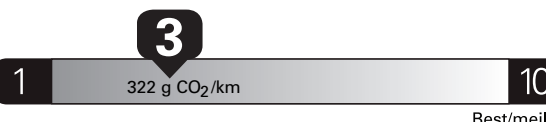

Annual fuel **COST**
for an annual distance of 20,000 km, and an average fuel price of $1.50 per litre

$ 4 110

Coût annuel en carburant
pour une distance annuelle de 20 000 km, et un prix moyen du carburant de 1,50 $ par litre

Standard pickup trucks range from /
Les camionnettes ordinaires font entre
2.7 - 19.7 L_e/100 km

L_e is gasoline litre equivalent
L_e signifie litre équivalent d'essence

Carbon Dioxide Rating / Indice de dioxyde de carbone

Smog Rating / Indice de Smog