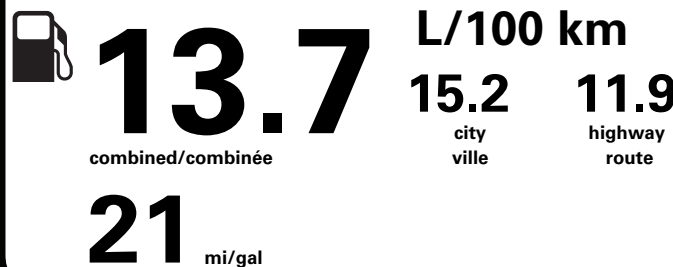

SAFETY/SECURITY

- ADVANCETRAC™W/ ROLL STABILITY CONTROL
- AIRBAGS - SAFETY CANOPY®
- AIRBAGS-DRIVER/PASSENGER
- CENTRE HIGH MOUNT STOPLAMP
- DAYTIME RUNNING LIGHTS
- PERIMETER ALARM
- SECURE PKG 1 YR INCLUDED
- SECURILOCK® ANTI-THEFT SYS
- SOS POST CRASH ALERT SYST
- TIRE PRESSURE MONITOR SYS

WARRANTY

- 3YR/60,000KM BASIC
- 5YR/100,000KM POWERTRAIN
- ROADSIDE ASSISTANCE 24 HRS

INCLUDED ON THIS VEHICLE

EQUIPMENT GROUP 402B

- TREMOR SERIES
- FRONT AXLE W/TORSEN DIFF
- SKID PLATES
- PRO POWER ONBOARD - 2 KW

OPTIONAL EQUIPMENT/OTHER

- 2026 MODEL YEAR
- FEDERAL EXCISE TAX
- .18" ALLOY DARK MATTE WHEELS
- 5.0L V8 ENGINE
- 275/70R18 ALL-TERRAIN
- 3.73 ELECTRONIC LOCKING AXLE
- 7100# GVWR PACKAGE
- ENGINE BLOCK HEATER
- 50 STATE EMISSIONS
- FLOOR LINER-TRAY W/CARPET MATS
- BLUECRUISE EQUIP: 90 DAY TRIAL TOW/HAUL PACKAGE
- .TRAILER BRAKE CONTROLLER
- CONN PKG: 1YR INCL W/FORD APP
- WHEEL WELL LINERS-REAR
- BEDLINER TOUH BED SPRAY-IN

(MSRP)*

6,500.00

100.00

1,925.00

550.00

NO CHARGE

300.00

625.00

300.00

700.00

PRICE INFORMATION

BASE PRICE	$82,130.00
TOTAL OPTIONS/OTHER	11,000.00
TOTAL VEHICLE & OPTIONS/OTHER DESTINATION & DELIVERY	93,130.00
	2,695.00

(MSRP)*

"THIS VEH. NOT INTENDED FOR SALE OR REGISTRATION IN US" RETAIL PRICES EXCLUDE GST/HST

Canada

ENERGUIDE

Gasoline Vehicle
Véhicule à essence

Fuel Consumption / Consommation de carburant

Annual fuel COST
for an annual distance of 20,000 km, and an average fuel price of $1.50 per litre

$ 4 110

Coût annuel en carburant

pour une distance annuelle de 20 000 km, et un prix moyen du carburant de 1,50 $ par litre

Standard pickup trucks range from /
Les camionnettes ordinaires font entre
2.7 - 19.7 L_e/100 km

L_e is gasoline litre equivalent
L_e signifie litre équivalent d'essence

Carbon Dioxide Rating / Indice de dioxyde de carbone

Smog Rating / Indice de Smog

Tailpipe emissions only / Émissions du tuyau d'échappement seulement

Estimates are based on Government of Canada approved criteria and testing methods. Vehicle's actual fuel consumption will vary.

Estimations établies selon des méthodes d'essai et des critères approuvés par le gouvernement du Canada. La consommation de carburant réelle du véhicule variera.

For more information visit

vehicles.nrcan.gc.ca

Pour plus d'information visitez

vehicules.nrcan.gc.ca

U.S. GOVERNMENT SAFETY RATINGS
COTES DE SÉCURITÉ DU GOUVERNEMENT AMÉRICAIN

Overall Vehicle Score / Cote globale du véhicule	★★★★★
Frontal Crash / Collision frontale	★★★★★
Side Crash / Collision latérale	★★★★★
Rollover / Capotage	★★★★

Star ratings range from 1 to 5 stars (*****), with 5 being the highest. Les cotes varient de 1 à 5 étoiles (*****), 5 étant la cote la plus élevée.

Source: U.S. National Highway Traffic Safety Administration
For more information / Pour de plus amples renseignements
www.safercar.gov

Download the Ford app
Connect your Ford with your phone

Available Remote Features*

- Remote Start, Lock and Unlock
- GPS Location
- Vehicle Health Monitoring

SOLD TO/VENDU A Capital Ford Lincoln Inc P.O. BOX 697 Regina SK CAN S4P 3A3	A40 620	RAMP ONE/ TERMINAL UN CA69	DEALER NO./CONCESSIONNAIRE A40 620

TOTAL MSRP $95,825.00

SHIP TO (IF OTHER THAN SOLD TO) / EXPÉDIER A (SI AUTRE QUE L'ACHETEUR) Capital Ford Lincoln Inc P.O. BOX 697 Regina SK CAN S4P 3A3	A40 620	RAMP TWO/ TERMINAL DEUX	FINAL ASSEMBLY PLANT/ USINE DE MONTAGE DEARBORN

* MANUFACTURER'S SUGGESTED RETAIL PRICE = MSRP
* NOTE: THIS PRICE HAS BEEN DEVELOPED AS A GUIDE. DEALERS MAY SELL FOR LESS AND ARE NOT UNDER ANY OBLIGATION TO ACCEPT THIS SUGGESTED RETAIL PRICE.

SHIP THROUGH/EXPÉDIER VIA GFX DEARBORN 13750 ROTUNDA DR DEARBORN MI	METHOD OF TRANSP / MODE DE TRANSPORT CONVOY	ITEM #: A4-D182 O/T 2 TD211 N RE 2X 645 000981 04 21 26