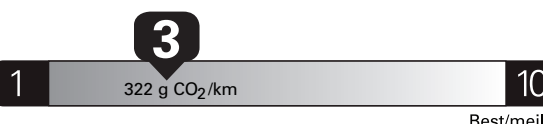

Carbon Dioxide Rating / Indice de dioxyde de carbone