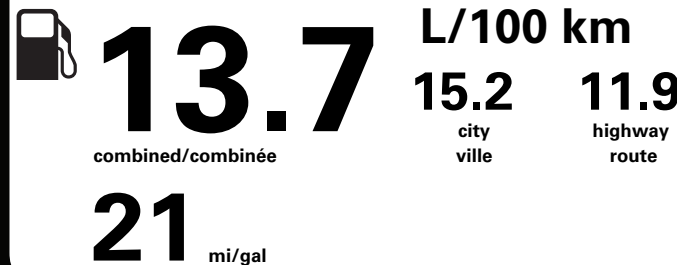

OPTIONAL EQUIPMENT/OTHER

- 2026 MODEL YEAR FEDERAL EXCISE TAX 100.00 MARSH GREY 600.00 .18" ALLOY DARK MATTE WHEELS 1,925.00 .275/70R18 ALL-TERRAIN 3.73 ELECTRONIC LOCKING AXLE 7100# GVWR PACKAGE HEAD-UP DISPLAY 1,000.00 ENGINE BLOCK HEATER 550.00 50 STATE EMISSIONS NO CHARGE TWIN PANEL MOONROOF 1,750.00 BLUECRUISE EQUIP: 90 DAY TRIAL

(MSRP)*

RETRACTABLE REAR CENTRE STEP 580.00 CONN PKG: 1YR INCL W/FORD APP 700.00 BEDLINER TOUH BED SPRAY-IN

(MSRP)*

PRICE INFORMATION BASE PRICE $81,630.00 TOTAL OPTIONS/OTHER 19,325.00

(MSRP)*

TOTAL VEHICLE & OPTIONS/OTHER 100,955.00 DESTINATION & DELIVERY 2,695.00

"THIS VEH. NOT INTENDED FOR SALE OR REGISTRATION IN US" RETAIL PRICES EXCLUDE GST/HST

Table with columns: SOLD TO/VENDU A, RAMP ONE/TERMINAL UN, DEALER NO./CONCESSIONNAIRE, RAMP TWO/TERMINAL DEUX, FINAL ASSEMBLY PLANT/USINE DE MONTAGE, METHOD OF TRANSP/MODE DE TRANSPORT, ITEM #: B6-E403 O/T 2

TOTAL MSRP $103,650.00

* MANUFACTURER'S SUGGESTED RETAIL PRICE = MSRP * NOTE: THIS PRICE HAS BEEN DEVELOPED AS A GUIDE. DEALERS MAY SELL FOR LESS AND ARE NOT UNDER ANY OBLIGATION TO ACCEPT THIS SUGGESTED RETAIL PRICE.

Canada

ENERGUIDE

Gasoline Vehicle Véhicule à essence

Fuel Consumption / Consommation de carburant

Annual fuel COST for an annual distance of 20,000 km, and an average fuel price of $1.50 per litre

$ 4 110

Coût annuel en carburant pour une distance annuelle de 20 000 km, et un prix moyen du carburant de 1,50 $ par litre

Standard pickup trucks range from / Les camionnettes ordinaires font entre 2.7 - 19.7 L_e/100 km

L_e is gasoline litre equivalent L_e signifie litre équivalent d'essence

Carbon Dioxide Rating / Indice de dioxyde de carbone

Smog Rating / Indice de Smog

Tailpipe emissions only / Émissions du tuyau d'échappement seulement

Estimates are based on Government of Canada approved criteria and testing methods. Vehicle's actual fuel consumption will vary.

Estimations établies selon des méthodes d'essai et des critères approuvés par le gouvernement du Canada. La consommation de carburant réelle du véhicule variera.

For more information visit vehicles.nrcan.gc.ca

Pour plus d'information visitez vehicules.nrcan.gc.ca

U.S. GOVERNMENT SAFETY RATINGS COTES DE SÉCURITÉ DU GOUVERNEMENT AMÉRICAIN

Table with columns: Overall Vehicle Score / Cote globale du véhicule (5 stars), Frontal Crash / Collision frontale (5 stars), Side Crash / Collision latérale (5 stars), Rollover / Capotage (4 stars)

Star ratings range from 1 to 5 stars (*****), with 5 being the highest. Les cotes varient de 1 à 5 étoiles (*****), 5 étant la cote la plus élevée.

Source: U.S. National Highway Traffic Safety Administration For more information / Pour de plus amples renseignements www.safercar.gov

FordPass Connect™

Download the FordPass™ app* and you can:

- Access Vehicle Control Features Remotely start, lock and unlock your vehicle. Locate your vehicle and check approximate fuel range. Receive vehicle health alerts.

- Activate 4G LTE Wi-Fi Hotspot New vehicles include a 3-month or 3GB data (whichever comes first) Wi-Fi trial. Connect up to ten Wi-Fi-equipped devices.

Ask your sales consultant for more details.

Scan code not operational at this time

FOR PLANT USE ONLY

Insist on Ford Protect! The only extended service plan fully backed by Ford and honored at every Ford dealership in the US and Canada. See your Ford dealer for additional details, or visit www.ford.ca for more information.

Personalize your vehicle with Ford Custom Accessories. Genuine Ford Accessories are engineered for your vehicle and can be included under the Ford New Vehicle Limited Warranty. Certain conditions, limitations and exclusions apply. See your Dealer for details.

2202602126127