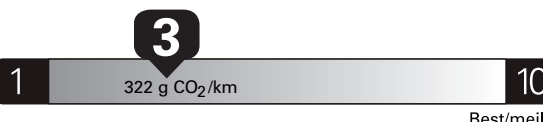

Carbon Dioxide Rating / Indice de dioxyde de carbone