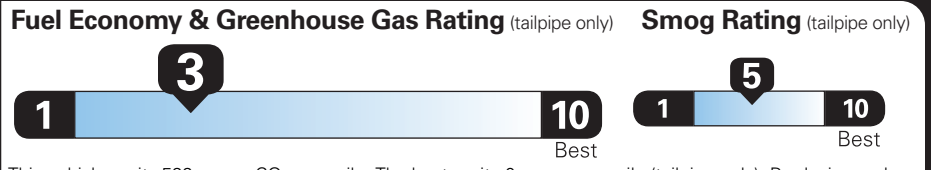

TE111 N RB 2X 640 002719 05 11 26

EPA DOT Fuel Economy and Environment

Gasoline Vehicle

Fuel Economy: 17 MPG combined city/hwy, 15 city, 20 highway. 5.9 gallons per 100 miles.

Standard Pickup Trucks range from 12 to 87 MPG. The best vehicle rates 146 MPGe.

You spend \$6,000 more in fuel costs over 5 years compared to the average new vehicle.

Annual fuel cost \$2,900

Actual results will vary for many reasons, including driving conditions and how you drive and maintain your vehicle. The average new vehicle gets 29 MPG and costs \$8,500 to fuel over 5 years.