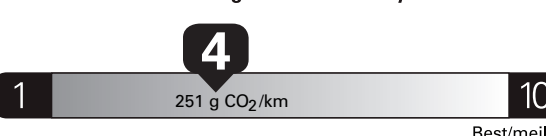

Carbon Dioxide Rating / Indice de dioxyde de carbone