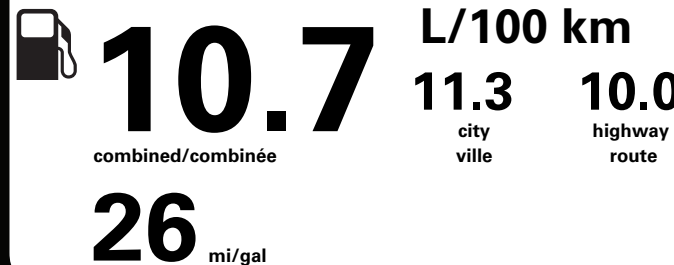

(MSRP)*

7,440.00

PRICE INFORMATION

BASE PRICE	$69,675.00
TOTAL OPTIONS/OTHER	15,140.00

TOTAL VEHICLE & OPTIONS/OTHER	84,815.00
DESTINATION & DELIVERY	2,695.00

TOTAL BEFORE REDUCTIONS	87,510.00
XLT SERIES DISCOUNT	- 1,750.00
3.5L POWERBOOST DISCOUN	- 750.00

TOTAL REDUCTIONS	- 2,500.00

"THIS VEH. NOT INTENDED FOR SALE OR REGISTRATION IN US" RETAIL PRICES EXCLUDE GST/HST

(MSRP)*

SOLD TO/VENDU A MacPhee Ford 580 Portland Street Dartmouth NS CAN B2W 2M3	B30 352	RAMP ONE/ TERMINAL UN RA75	DEALER NO./CONCESSIONNAIRE B30 352
SHIP TO (IF OTHER THAN SOLD TO) / EXPEDIER A (SI AUTRE QUE L'ACHETEUR) MacPhee Ford 580 Portland Street Dartmouth NS CAN B2W 2M3	B30 352	RAMP TWO/ TERMINAL DEUX	FINAL ASSEMBLY PLANT/ USINE DE MONTAGE DEARBORN
SHIP THROUGH/EXPEDIER VIA GFX-ROTUNDA 13750 ROTUNDA DR DEARBORN MI		METHOD OF TRANSP / MODE DE TRANSPORT RAIL	ITEM #: B3-A080 O/T 2 TC171 N RE 2X 635 001524 03 17 26

TOTAL MSRP $85,010.00

* MANUFACTURER'S SUGGESTED RETAIL PRICE = MSRP
* NOTE: THIS PRICE HAS BEEN DEVELOPED AS A GUIDE. DEALERS MAY SELL FOR LESS AND ARE NOT UNDER ANY OBLIGATION TO ACCEPT THIS SUGGESTED RETAIL PRICE.

Gasoline Vehicle
Véhicule à essence

Fuel Consumption / Consommation de carburant

Annual fuel **COST**
for an annual distance of 20,000 km, and an average fuel price of $1.50 per litre

$ 3 210

Coût annuel en carburant

pour une distance annuelle de 20 000 km, et un prix moyen du carburant de 1,50 $ par litre

Standard pickup trucks range from /
Les camionnettes ordinaires font entre
2.7 - 19.7 L_e/100 km

L_e is gasoline litre equivalent
L_e signifie litre équivalent d'essence

Carbon Dioxide Rating / Indice de dioxyde de carbone

Tailpipe emissions only / Émissions du tuyau d'échappement seulement

Smog Rating / Indice de Smog

Estimates are based on Government of Canada approved criteria and testing methods. Vehicle's actual fuel consumption will vary.

Estimations établies selon des méthodes d'essai et des critères approuvés par le gouvernement du Canada. La consommation de carburant réelle du véhicule variera.

For more information visit

vehicles.nrcan.gc.ca

Pour plus d'information visitez

vehicules.nrcan.gc.ca

U.S. GOVERNMENT SAFETY RATINGS
COTES DE SÉCURITÉ DU GOUVERNEMENT AMÉRICAIN

Overall Vehicle Score / Cote globale du véhicule	★★★★★
Frontal Crash / Collision frontale	★★★★★
Side Crash / Collision latérale	★★★★★
Rollover / Capotage	★★★★

Star ratings range from 1 to 5 stars (*****), with 5 being the highest.
Les cotes varient de 1 à 5 étoiles (*****), 5 étant la cote la plus élevée.

Source: U.S. National Highway Traffic Safety Administration
For more information / Pour de plus amples renseignements
www.safercar.gov

1FTFW3LD8TFA74938

Download the Ford app
Connect your Ford with your phone

Available Remote Features*

- Remote Start, Lock and Unlock
- GPS Location
- Vehicle Health Monitoring

Scan code not operational at this time

FOR PLANT USE ONLY

Insist on Ford Protect! The only extended service plan fully backed by Ford and honored at every Ford dealership in the US and Canada. See your Ford dealer for additional details, or visit www.ford.ca for more information.

Personalize your vehicle with Ford Custom Accessories. Genuine Ford Accessories are engineered for your vehicle and can be included under the Ford New Vehicle Limited Warranty. Certain conditions, limitations and exclusions apply. See your Dealer for details.