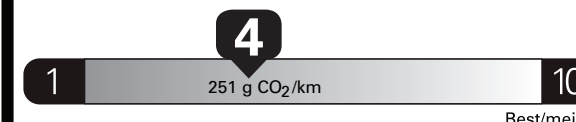

Carbon Dioxide Rating / Indice de dioxyde de carbone

Tailpipe emissions only / Émissions du tuyau d'échappement seulement