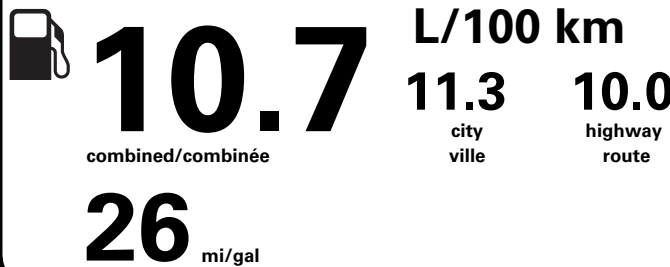

WARRANTY

- 3YR/60,000KM BASIC
- 5YR/100,000KM POWERTRAIN
- ROADSIDE ASSISTANCE 24 HRS

INCLUDED ON THIS VEHICLE

(MSRP)*

EQUIPMENT GROUP 302A

7,440.00

- •XLT SERIES
- •SIDEVIEW MIRROR SPOTLIGHT-LED
- •POWER SLIDING REAR WINDOW
- •REAR PRIVACY GLASS W/DFRST

OPTIONAL EQUIPMENT/OTHER

- 2026 MODEL YEAR
- FEDERAL EXCISE TAX 100.00
- 3.5L POWERBOOST HYBRID V6 5,075.00
- HEV ELECT 10SPD AUTO TRANS NO CHARGE
- 275/65R18 BSW ALL-TERRAIN
- 3.73 ELECTRONIC LOCKING AXLE NO CHARGE
- 7400# GVWR PACKAGE
- XLT BLACK APPEARANCE PACKAGE 1,075.00
- .18" GLOSS BLACK WHEELS
- ENGINE BLOCK HEATER 550.00
- MOBILE OFFICE PACKAGE 1,215.00
- .WIRELESS CHARGING PAD
- FX4 OFF-ROAD PACKAGE 1,775.00
- .SKID PLATES
- KEYLESS ENTRY KEYPAD DRVR SIDE 625.00
- CONN PKG: 1YR INCL W/FORD APP
- SPORT CLOTH 40/CON/40 FR SEAT NO CHARGE

PRICE INFORMATION

BASE PRICE $67,525.00
TOTAL OPTIONS/OTHER 17,855.00

TOTAL VEHICLE & OPTIONS/OTHER 85,380.00
DESTINATION & DELIVERY 2,695.00

TOTAL BEFORE REDUCTIONS 88,075.00
XLT SERIES DISCOUNT - 1,750.00
3.5L POWERBOOST DISCOUNT - 750.00

TOTAL REDUCTIONS - 2,500.00

"THIS VEH. NOT INTENDED FOR SALE OR REGISTRATION IN US" RETAIL PRICES EXCLUDE GST/HST

Gasoline Vehicle
Véhicule à essence

Fuel Consumption / Consommation de carburant

Annual fuel cost
for an annual distance of 20,000 km, and an average fuel price of $1.50 per litre

$ 3 210

Coût annuel en carburant

pour une distance annuelle de 20 000 km, et un prix moyen du carburant de 1,50 $ par litre

Standard pickup trucks range from /
Les camionnettes ordinaires font entre
2.7 - 19.7 L_e/100 km

L_e is gasoline litre equivalent
L_e signifie litre équivalent d'essence