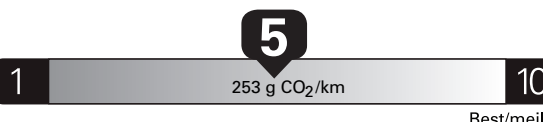

Carbon Dioxide Rating / Indice de dioxyde de carbone

Tailpipe emissions only / Émissions du tuyau d'échappement seulement