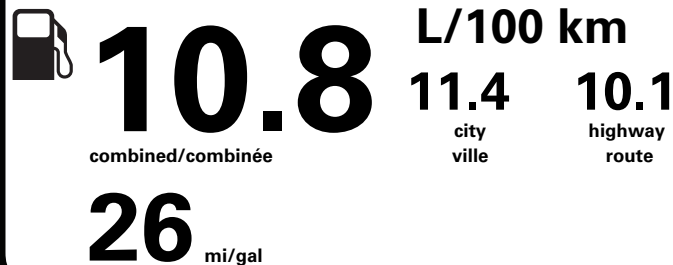

(MSRP)*

BEDLINER SPRAY-IN *ACCY 6,685.00

(MSRP)*

600.00

(MSRP)*

PRICE INFORMATION
BASE PRICE $67,225.00
TOTAL OPTIONS/OTHER 17,095.00

TOTAL VEHICLE & OPTIONS/OTHER DESTINATION & DELIVERY 84,320.00 2,295.00

TOTAL BEFORE REDUCTIONS 86,615.00
XLT SERIES DISCOUNT - 1,750.00
XLT BLACK PLUS DISCOUNT - 500.00

TOTAL REDUCTIONS - 2,250.00

"THIS VEH. NOT INTENDED FOR SALE OR REGISTRATION IN US" RETAIL PRICES EXCLUDE GST/HST

	RAMP ONE/ TERMINAL UN		TOTAL MSRP $84,365.00
	CA69		
	RAMP TWO/ TERMINAL DEUX	FINAL ASSEMBLY PLANT/ USINE DE MONTAGE	* MANUFACTURER'S SUGGESTED RETAIL PRICE = MSRP * NOTE: THIS PRICE HAS BEEN DEVELOPED AS A GUIDE. DEALERS MAY SELL FOR LESS AND ARE NOT UNDER ANY OBLIGATION TO ACCEPT THIS SUGGESTED RETAIL PRICE.
		DEARBORN	
	METHOD OF TRANSP/ MODE DE TRANSPORT	ITEM #: A4-M92F O/T 2	
	CONVOY	RC201 N RE 2X 440 000523 03 20 24	

Gasoline Vehicle
Véhicule à essence

Fuel Consumption / Consommation de carburant

Annual fuel **COST**
for an annual distance of 20,000 km, and an average fuel price of $1.45 per litre

$ 3 132

Coût annuel en carburant

pour une distance annuelle de 20 000 km, et un prix moyen du carburant de 1,45 $ par litre

Standard pickup trucks range from /
Les camionnettes ordinaires font entre
3.2 - 19.8 L_e/100 km

L_e is gasoline litre equivalent
L_e signifie litre équivalent d'essence

Carbon Dioxide Rating / Indice de dioxyde de carbone

Tailpipe emissions only / Émissions du tuyau d'échappement seulement

Smog Rating / Indice de Smog

Estimates are based on Government of Canada approved criteria and testing methods. Vehicle's actual fuel consumption will vary.

Estimations établies selon des méthodes d'essai et des critères approuvés par le gouvernement du Canada. La consommation de carburant réelle du véhicule variera.

For more information visit

vehicles.nrcan.gc.ca

Pour plus d'information visitez

vehicules.nrcan.gc.ca

U.S. GOVERNMENT SAFETY RATINGS
COTES DE SÉCURITÉ DU GOUVERNEMENT AMÉRICAIN

Overall Vehicle Score / Cote globale du véhicule	★★★★★
Frontal Crash / Collision frontale	★★★★★
Side Crash / Collision latérale	★★★★★
Rollover / Capotage	★★★★

Star ratings range from 1 to 5 stars (*****), with 5 being the highest.
Les cotes varient de 1 à 5 étoiles (*****), 5 étant la cote la plus élevée.

Source: U.S. National Highway Traffic Safety Administration
For more information / Pour de plus amples renseignements
www.safercar.gov

1FTFW3LD6RFA65521

FordPass Connect™

Download the FordPass™ app* and you can:

- Access Vehicle Control Features
- Remotely start, lock and unlock your vehicle.
- Locate your vehicle and check approximate fuel range.
- Receive vehicle health alerts.

- Activate 4G LTE Wi-Fi Hotspot
- New vehicles include a 3-month or 3GB data (whichever comes first) Wi-Fi trial.
- Connect up to ten Wi-Fi-equipped devices.

Ask your sales consultant for more details.

Scan code not operational at this time

FOR PLANT USE ONLY

Insist on Ford Protect! The only extended service plan fully backed by Ford and honored at every Ford dealership in the US and Canada. See your Ford dealer for additional details, or visit www.ford.ca for more information.

Personalize your vehicle with Ford Custom Accessories. Genuine Ford Accessories are engineered for your vehicle and can be included under the Ford New Vehicle Limited Warranty. Certain conditions, limitations and exclusions apply. See your Dealer for details.