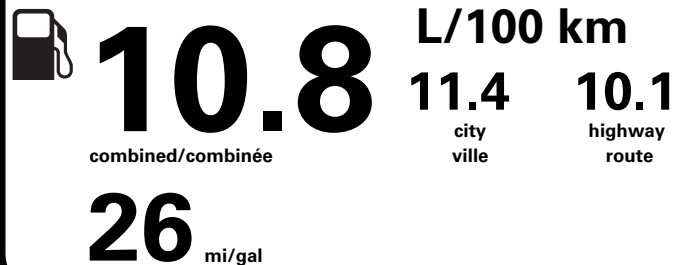

(MSRP)*

SPORT CLOTH 40/CONSOLE/40 WHEEL WELL LINER 4,090.00

(MSRP)*

NO CHARGE

PRICE INFORMATION

BASE PRICE $67,225.00
TOTAL OPTIONS/OTHER 15,835.00

TOTAL VEHICLE & OPTIONS/OTHER DESTINATION & DELIVERY 83,060.00 2,295.00

TOTAL BEFORE REDUCTIONS 85,355.00

XLT SERIES DISCOUNT - 1,750.00

XLT BLACK PLUS DISCOUNT - 500.00

TOTAL REDUCTIONS - 2,250.00

"THIS VEH. NOT INTENDED FOR SALE OR REGISTRATION IN US" RETAIL PRICES EXCLUDE GST/HST

SOLD TO/ENDU A Orchard Ford Sales Ltd 911 Stremel Road Kelowna BC CAN V1X 5E6

B70 217

RAMP ONE/TERMINAL UN

CA68

DEALER NO./CONCESSIONNAIRE

B70 217

TOTAL MSRP $83,105.00

SHIP TO (IF OTHER THAN SOLD TO) / EXPEDIER A (SI AUTRE QUE L'ACHETEUR)

RAMP TWO/TERMINAL DEUX

FINAL ASSEMBLY PLANT/USINE DE MONTAGE

DEARBORN

* MANUFACTURER'S SUGGESTED RETAIL PRICE = MSRP

* NOTE: THIS PRICE HAS BEEN DEVELOPED AS A GUIDE. DEALERS MAY SELL FOR LESS AND ARE NOT UNDER ANY OBLIGATION TO ACCEPT THIS SUGGESTED RETAIL PRICE.

SHIP THROUGH/EXPEDIER VIA

METHOD OF TRANSP/ MODE DE TRANSPORT

ITEM #: B7-L204 O/T 2

CONVOY

RA241 N RE 2X 425 000339 01 24 24

Gasoline Vehicle
Véhicule à essence

Fuel Consumption / Consommation de carburant

Annual fuel COST
for an annual distance of 20,000 km, and an average fuel price of $1.45 per litre

$ 3 132

Coût annuel en carburant

pour une distance annuelle de 20 000 km, et un prix moyen du carburant de 1,45 $ par litre

Standard pickup trucks range from / Les camionnettes ordinaires font entre 3.2 - 19.8 L_e/100 km

L_e is gasoline litre equivalent
L_e signifie litre équivalent d'essence

Carbon Dioxide Rating / Indice de dioxyde de carbone

Tailpipe emissions only / Émissions du tuyau d'échappement seulement

Smog Rating / Indice de Smog

Estimates are based on Government of Canada approved criteria and testing methods. Vehicle's actual fuel consumption will vary.

Estimations établies selon des méthodes d'essai et des critères approuvés par le gouvernement du Canada. La consommation de carburant réelle du véhicule variera.

For more information visit

vehicles.nrcan.gc.ca

Pour plus d'information visitez

vehicules.nrcan.gc.ca

U.S. GOVERNMENT SAFETY RATINGS
COTES DE SÉCURITÉ DU GOUVERNEMENT AMÉRICAIN

Overall Vehicle Score / Cote globale du véhicule	★★★★★
Frontal Crash Collision frontale	★★★★★
Side Crash Collision latérale	★★★★★
Rollover / Capotage	★★★★

Star ratings range from 1 to 5 stars (*****), with 5 being the highest. Les cotes varient de 1 à 5 étoiles (*****), 5 étant la cote la plus élevée.

Source: U.S. National Highway Traffic Safety Administration
For more information / Pour de plus amples renseignements
www.safercar.gov

1FTFW3LD6RFA16786

FordPass Connect™

Download the FordPass™ app* and you can:

- Access Vehicle Control Features
- Remotely start, lock and unlock your vehicle.
- Locate your vehicle and check approximate fuel range.
- Receive vehicle health alerts.

Activate 4G LTE Wi-Fi Hotspot

- New vehicles include a 3-month or 3GB data (whichever comes first) Wi-Fi trial.
- Connect up to ten Wi-Fi-equipped devices.

Ask your sales consultant for more details.

Scan code not operational at this time

FOR PLANT USE ONLY

Insist on Ford Protect! The only extended service plan fully backed by Ford and honored at every Ford dealership in the US and Canada. See your Ford dealer for additional details, or visit www.ford.ca for more information.

Personalize your vehicle with Ford Custom Accessories. Genuine Ford Accessories are engineered for your vehicle and can be included under the Ford New Vehicle Limited Warranty. Certain conditions, limitations and exclusions apply. See your Dealer for details.