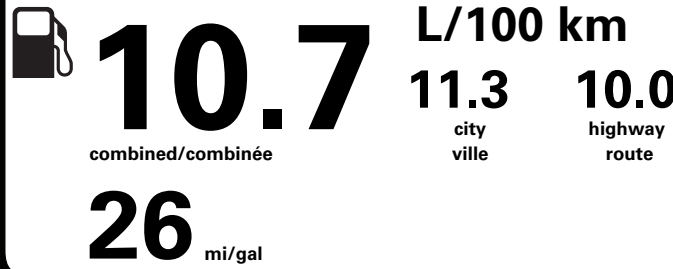

WARRANTY

- 3YR/60,000KM BASIC 5YR/100,000KM POWERTRAIN ROADSIDE ASSISTANCE 24 HRS

INCLUDED ON THIS VEHICLE

(MSRP)*

EQUIPMENT GROUP 301A

1,250.00

•XLT SERIES

OPTIONAL EQUIPMENT/OTHER

Table listing optional equipment and prices: 10B4-002TB267704W3L 2026 MODEL YEAR, FEDERAL EXCISE TAX 100.00, 3.5L POWERBOOST HYBRID V6 5,075.00, HEV ELECT 10SPD AUTO TRANS NO CHARGE, 275/65R18 BSW ALL-TERRAIN NO CHARGE, 3.73 ELECTRONIC LOCKING AXLE NO CHARGE, 7400# GVWR PACKAGE 550.00, ENGINE BLOCK HEATER 1,390.00, MOBILE OFFICE PACKAGE, CLOTH FRONT SEATS W/CNSL&LID TOW/HAUL PACKAGE 625.00, TRAILER BRAKE CONTROLLER, 18" PAINTED ALUMINUM WHEELS CONN PKG: 1YR INCL W/FORD APP 700.00, BEDLINER TOUH BED SPRAY-IN 1,700.00, TONNEAU COVER-HARD FOLDING

PRICE INFORMATION

BASE PRICE $67,025.00 TOTAL OPTIONS/OTHER 11,390.00

TOTAL VEHICLE & OPTIONS/OTHER 78,415.00 DESTINATION & DELIVERY 2,695.00

TOTAL BEFORE REDUCTIONS 81,110.00 XLT SERIES DISCOUNT - 1,750.00 3.5L POWERBOOST DISCOUN - 750.00

TOTAL REDUCTIONS - 2,500.00

"THIS VEH. NOT INTENDED FOR SALE OR REGISTRATION IN US" RETAIL PRICES EXCLUDE GST/HST

Gasoline Vehicle Véhicule à essence

Fuel Consumption / Consommation de carburant

Annual fuel COST for an annual distance of 20,000 km, and an average fuel price of $1.50 per litre

$ 3 210

Coût annuel en carburant

pour une distance annuelle de 20 000 km, et un prix moyen du carburant de 1,50 $ par litre

Standard pickup trucks range from / Les camionnettes ordinaires font entre 2.7 - 19.7 L_e/100 km

L_e is gasoline litre equivalent L_e signifie litre équivalent d'essence

Carbon Dioxide Rating / Indice de dioxyde de carbone

Smog Rating / Indice de Smog

Tailpipe emissions only / Émissions du tuyau d'échappement seulement

Estimates are based on Government of Canada approved criteria and testing methods. Vehicle's actual fuel consumption will vary.

Estimations établies selon des méthodes d'essai et des critères approuvés par le gouvernement du Canada. La consommation de carburant réelle du véhicule variera.

For more information visit

vehicles.nrcan.gc.ca

Pour plus d'information visitez

vehicules.nrcan.gc.ca

U.S. GOVERNMENT SAFETY RATINGS COTES DE SÉCURITÉ DU GOUVERNEMENT AMÉRICAIN

Table of safety ratings: Overall Vehicle Score / Cote globale du véhicule (5 stars), Frontal Crash / Collision frontale (5 stars), Side Crash / Collision latérale (5 stars), Rollover / Capotage (4 stars)

Star ratings range from 1 to 5 stars (*****), with 5 being the highest. Les cotes varient de 1 à 5 étoiles (*****), 5 étant la cote la plus élevée.

Source: U.S. National Highway Traffic Safety Administration For more information / Pour de plus amples renseignements www.safercar.gov

FordPass Connect™

Download the FordPass™ app* and you can:

Access Vehicle Control Features

- Remotely start, lock and unlock your vehicle. Locate your vehicle and check approximate fuel range. Receive vehicle health alerts.

Activate 4G LTE Wi-Fi Hotspot

- New vehicles include a 3-month or 3GB data (whichever comes first) Wi-Fi trial. Connect up to ten Wi-Fi-equipped devices.

Ask your sales consultant for more details.

Scan code not operational at this time

FOR PLANT USE ONLY

Table with dealer information: SOLD TO/VENDU A Cypress Motors (S.C.) 2234 South Service Rd W Swift Current SK CAN S9H 5J7 B40 607 RAMP ONE/TERMINAL UN CA69 DEALER NO./CONCESSIONNAIRE B40 607 SHIP TO (IF OTHER THAN SOLD TO) / EXPÉDIER A (SI AUTRE QUE L'ACHETEUR) Cypress Motors (S.C.) 2234 South Service Rd W Swift Current SK CAN S9H 5J7 B40 607 RAMP TWO/TERMINAL DEUX FINAL ASSEMBLY PLANT/USINE DE MONTAGE DEARBORN SHIP THROUGH/EXPÉDIER VIA GFX-ROTUNDA 13750 ROTUNDA DR DEARBORN MI METHOD OF TRANSP/MODE DE TRANSPORT CONVOY ITEM #: B4-392B O/T 5 TC021 N RE 2X 635 001089 03 02 26

TOTAL MSRP $78,610.00

* MANUFACTURER'S SUGGESTED RETAIL PRICE = MSRP

* NOTE: THIS PRICE HAS BEEN DEVELOPED AS A GUIDE. DEALERS MAY SELL FOR LESS AND ARE NOT UNDER ANY OBLIGATION TO ACCEPT THIS SUGGESTED RETAIL PRICE.

1FTFW3LD5TFA61029