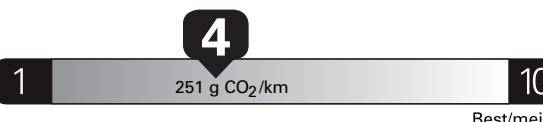

(MSRP)*

7,440.00

100.00

5,075.00

NO CHARGE

NO CHARGE

950.00

1,215.00

625.00

NO CHARGE

PRICE INFORMATION

BASE PRICE $67,025.00
TOTAL OPTIONS/OTHER 15,405.00

TOTAL VEHICLE & OPTIONS/OTHER DESTINATION & DELIVERY 82,430.00 2,595.00

TOTAL BEFORE REDUCTIONS 85,025.00
XLT SERIES DISCOUNT - 1,750.00
3.5L POWERBOOST DISCOUNT - 750.00

TOTAL REDUCTIONS - 2,500.00

"THIS VEH. NOT INTENDED FOR SALE OR REGISTRATION IN US" RETAIL PRICES EXCLUDE GST/HST

(MSRP)*

Canada

ENERGUIDE

Gasoline Vehicle
Véhicule à essence

Fuel Consumption / Consommation de carburant

10.7 L/100 km
combined/combinée
26 mi/gal

11.3 city ville
10.0 highway route

Annual fuel **COST**
for an annual distance of 20,000 km, and an average fuel price of $1.50 per litre

$ 3 210

Coût annuel en carburant

pour une distance annuelle de 20 000 km, et un prix moyen du carburant de 1,50 $ par litre

Standard pickup trucks range from /
Les camionnettes ordinaires font entre
2.7 - 19.7 L_e/100 km

L_e is gasoline litre equivalent
L_e signifie litre équivalent d'essence

Carbon Dioxide Rating / Indice de dioxyde de carbone

Tailpipe emissions only / Émissions du tuyau d'échappement seulement