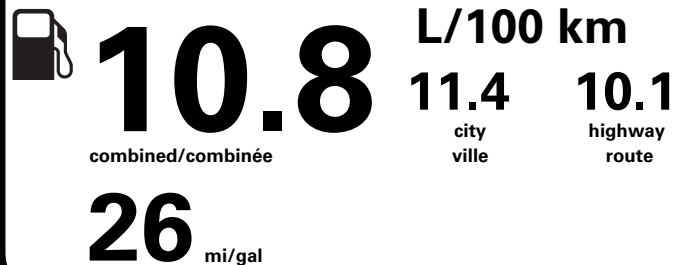

(MSRP)*

4,090.00

100.00

4,575.00

NO CHARGE

NO CHARGE

375.00

120.00

NO CHARGE

1,215.00

1,075.00

935.00

200.00

600.00

PRICE INFORMATION

BASE PRICE	$67,225.00
TOTAL OPTIONS/OTHER	13,285.00
TOTAL VEHICLE & OPTIONS/OTHER	80,510.00
DESTINATION & DELIVERY	2,295.00

TOTAL BEFORE REDUCTIONS 82,805.00

XLT SERIES DISCOUNT - 1,750.00

TOTAL REDUCTIONS - 1,750.00

"THIS VEH. NOT INTENDED FOR SALE OR REGISTRATION IN US" RETAIL PRICES EXCLUDE GST/HST

TOTAL MSRP $81,055.00

* MANUFACTURER'S SUGGESTED RETAIL PRICE = MSRP

* NOTE: THIS PRICE HAS BEEN DEVELOPED AS A GUIDE. DEALERS MAY SELL FOR LESS AND ARE NOT UNDER ANY OBLIGATION TO ACCEPT THIS SUGGESTED RETAIL PRICE.

RAMP ONE/
TERMINAL UN

RA64

RAMP TWO/
TERMINAL DEUX

FINAL ASSEMBLY PLANT/
USINE DE MONTAGE

DEARBORN

METHOD OF TRANSP/
MODE DE TRANSPORT

RAIL

ITEM #: B4-V526 O/T 5

RD021 N RE 2X 440 000547 04 02 24

Canada

ENERGUIDE

Gasoline Vehicle
Véhicule à essence

Fuel Consumption / Consommation de carburant

Annual fuel COST
for an annual distance of 20,000 km, and an average fuel price of $1.45 per litre

$ 3 132

Coût annuel en carburant

pour une distance annuelle de 20 000 km, et un prix moyen du carburant de 1,45 $ par litre

Standard pickup trucks range from /
Les camionnettes ordinaires font entre
3.2 - 19.8 L_e/100 km

L_e is gasoline litre equivalent
L_e signifie litre équivalent d'essence

Carbon Dioxide Rating / Indice de dioxyde de carbone

Tailpipe emissions only / Émissions du tuyau d'échappement seulement

Smog Rating / Indice de Smog

Estimates are based on Government of Canada approved criteria and testing methods. Vehicle's actual fuel consumption will vary.

Estimations établies selon des méthodes d'essai et des critères approuvés par le gouvernement du Canada. La consommation de carburant réelle du véhicule variera.

For more information visit

vehicles.nrcan.gc.ca

Pour plus d'information visitez

vehicules.nrcan.gc.ca

U.S. GOVERNMENT SAFETY RATINGS
COTES DE SÉCURITÉ DU GOUVERNEMENT AMÉRICAIN

Overall Vehicle Score / Cote globale du véhicule	★★★★★
Frontal Crash / Collision frontale	★★★★★
Side Crash / Collision latérale	★★★★★
Rollover / Capotage	★★★★

Star ratings range from 1 to 5 stars (*****), with 5 being the highest. Les cotes varient de 1 à 5 étoiles (*****), 5 étant la cote la plus élevée.

Source: U.S. National Highway Traffic Safety Administration
For more information / Pour de plus amples renseignements
www.safercar.gov

1FTFW3LD5RFA67860

FordPass Connect™

Download the FordPass™ app* and you can:

- Access Vehicle Control Features
- Remotely start, lock and unlock your vehicle.
- Locate your vehicle and check approximate fuel range.
- Receive vehicle health alerts.

Activate 4G LTE Wi-Fi Hotspot

- New vehicles include a 3-month or 3GB data (whichever comes first) Wi-Fi trial.
- Connect up to ten Wi-Fi-equipped devices.

Ask your sales consultant for more details.

Scan code not operational at this time

FOR PLANT USE ONLY

Insist on Ford Protect! The only extended service plan fully backed by Ford and honored at every Ford dealership in the US and Canada. See your Ford dealer for additional details, or visit www.ford.ca for more information.

Personalize your vehicle with Ford Custom Accessories. Genuine Ford Accessories are engineered for your vehicle and can be included under the Ford New Vehicle Limited Warranty. Certain conditions, limitations and exclusions apply. See your Dealer for details.