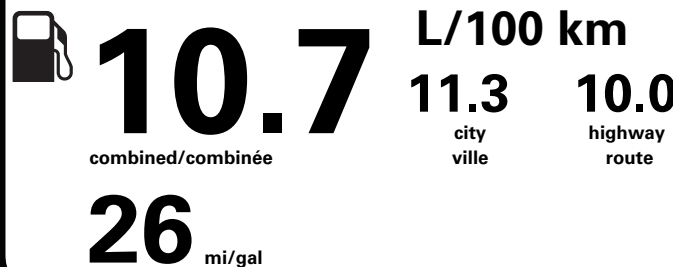

PRICE INFORMATION

Table with 2 columns: Description, (MSRP)*. Includes BASE PRICE $67,025.00, TOTAL OPTIONS/OTHER 20,425.00, TOTAL VEHICLE & OPTIONS/OTHER DESTINATION & DELIVERY 87,450.00, 2,695.00.

Table with 2 columns: Description, (MSRP)*. Includes TOTAL BEFORE REDUCTIONS 90,145.00, XLT SERIES DISCOUNT - 1,750.00, 3.5L POWERBOOST DISCOUNT - 750.00.

TOTAL REDUCTIONS - 2,500.00

"THIS VEH. NOT INTENDED FOR SALE OR REGISTRATION IN US" RETAIL PRICES EXCLUDE GST/HST

SOLD TO/VENDU A Cam Clark Ford Richmond Ltd 13580 Smallwood Place Richmond BC CAN V6V 2C1

A70 069

RAMP ONE/ TERMINAL UN

CA8B

DEALER NO./CONCESSIONNAIRE

A70 069

TOTAL MSRP $87,645.00

SHIP TO (IF OTHER THAN SOLD TO) / EXPEDIER A (SI AUTRE QUE L'ACHETEUR) Cam Clark Ford Richmond Ltd 13580 Smallwood Place Richmond BC CAN V6V 2C1

A70 069

RAMP TWO/ TERMINAL DEUX

FINAL ASSEMBLY PLANT/ USINE DE MONTAGE DEARBORN

* MANUFACTURER'S SUGGESTED RETAIL PRICE = MSRP

* NOTE: THIS PRICE HAS BEEN DEVELOPED AS A GUIDE. DEALERS MAY SELL FOR LESS AND ARE NOT UNDER ANY OBLIGATION TO ACCEPT THIS SUGGESTED RETAIL PRICE.

SHIP THROUGH/EXPEDIER VIA

GFX-ROTUNDA 13750 ROTUNDA DR DEARBORN MI

METHOD OF TRANSP/ MODE DE TRANSPORT

CONVOY

ITEM #: A7-Z64V O/T 2

TB111 N RE 2X 635 000556 02 11 26

Canada

ENERGUIDE

Gasoline Vehicle Véhicule à essence

Fuel Consumption / Consommation de carburant

Annual fuel COST for an annual distance of 20,000 km, and an average fuel price of $1.50 per litre

$ 3 210

Coût annuel en carburant pour une distance annuelle de 20 000 km, et un prix moyen du carburant de 1,50 $ par litre

Standard pickup trucks range from / Les camionnettes ordinaires font entre 2.7 - 19.7 L_e/100 km

L_e is gasoline litre equivalent L_e signifie litre équivalent d'essence

Carbon Dioxide Rating / Indice de dioxyde de carbone

Smog Rating / Indice de Smog

Tailpipe emissions only / Émissions du tuyau d'échappement seulement

Estimates are based on Government of Canada approved criteria and testing methods. Vehicle's actual fuel consumption will vary.

Estimations établies selon des méthodes d'essai et des critères approuvés par le gouvernement du Canada. La consommation de carburant réelle du véhicule variera.

For more information visit

vehicles.nrcan.gc.ca

Pour plus d'information visitez

vehicules.nrcan.gc.ca

U.S. GOVERNMENT SAFETY RATINGS COTES DE SÉCURITÉ DU GOUVERNEMENT AMÉRICAIN

Table of safety ratings: Overall Vehicle Score (5 stars), Frontal Crash (5 stars), Side Crash (5 stars), Rollover (4 stars).

Star ratings range from 1 to 5 stars (*****), with 5 being the highest. Les cotes varient de 1 à 5 étoiles (*****), 5 étant la cote la plus élevée.

Source: U.S. National Highway Traffic Safety Administration For more information / Pour de plus amples renseignements www.safercar.gov

FordPass Connect™

Download the FordPass™ app* and you can:

- Access Vehicle Control Features Remotely start, lock and unlock your vehicle. Locate your vehicle and check approximate fuel range. Receive vehicle health alerts.

- Activate 4G LTE Wi-Fi Hotspot New vehicles include a 3-month or 3GB data (whichever comes first) Wi-Fi trial. Connect up to ten Wi-Fi-equipped devices.

*Compatible with select smartphone platforms. FordPass Connect™ service required (see App Terms for more information).

Ask your sales consultant for more details.

Scan code not operational at this time

FOR PLANT USE ONLY

Insist on Ford Protect! The only extended service plan fully backed by Ford and honored at every Ford dealership in the US and Canada.

Personalize your vehicle with Ford Custom Accessories. Genuine Ford Accessories are engineered for your vehicle and can be included under the Ford New Vehicle Limited Warranty.

2202602215118