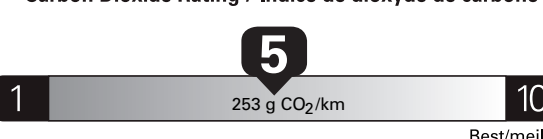

Carbon Dioxide Rating / Indice de dioxyde de carbone

Tailpipe emissions only / Émissions du tuyau d'échappement seulement