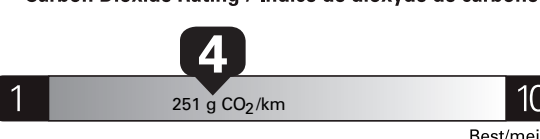

Carbon Dioxide Rating / Indice de dioxyde de carbone

Tailpipe emissions only / Émissions du tuyau d'échappement seulement