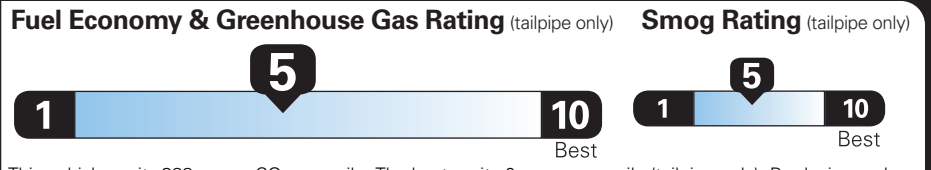

EPA DOT Fuel Economy and Environment

Gasoline Vehicle

Fuel Economy: 23 MPG combined city/hwy, 22 city, 24 highway. 4.3 gallons per 100 miles.

Standard Pickup Trucks range from 12 to 87 MPG. The best vehicle rates 146 MPGe.

You spend \$2,250 more in fuel costs over 5 years compared to the average new vehicle.

Annual fuel cost \$2,150

Actual results will vary for many reasons, including driving conditions and how you drive and maintain your vehicle. The average new vehicle gets 29 MPG and costs \$8,500 to fuel over 5 years.