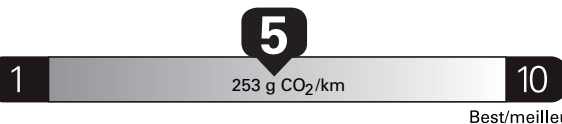

Carbon Dioxide Rating / Indice de dioxyde de carbone

Tailpipe emissions only / Émissions du tuyau d'échappement seulement