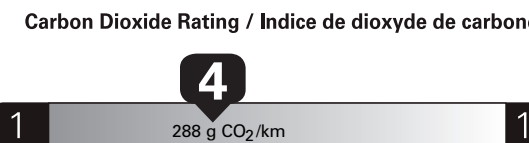

Standard pickup trucks range from / Les camionnettes ordinaires font entre 2.7 - 19.7 L_e/100 km

L_e is gasoline litre equivalent L_e signifie litre équivalent d'essence

Best/meilleur

Best/meilleur

Estimates are based on Government of Canada approved criteria and testing methods. Vehicle's actual fuel consumption will vary.