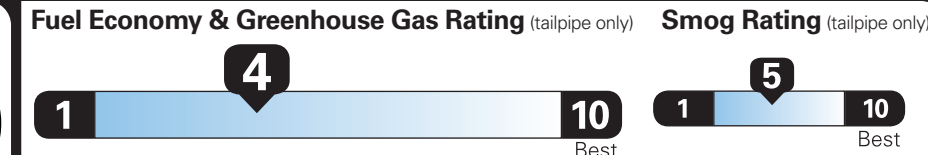

SAFETY/SECURITY

- ADVANCETRAC™ WITH RSC®, AIRBAGS - FRONT SEAT MOUNTED SIDE IMPACT, AIRBAGS - SAFETY CANOPY®, CTR HIGH MOUNT STOP LAMP, PERIMETER ALARM, SECURE PKG 1 YR INCLUDED, SOS POST-CRASH ALERT SYSTM™, TIRE PRESSURE MONIT SYS

WARRANTY

- 3YR/36,000 BUMPER / BUMPER, 5YR/60,000 POWERTRAIN, 5YR/60,000 ROADSIDE ASSIST, 8YR/100,000 HYBRID BATTERY

INCLUDED ON THIS VEHICLE

EQUIPMENT GROUP 301A

- XLT SERIES, 8-WAY POWER DRIVERS SEAT, DUAL ZONE AUTO TEMP CONTROL

OPTIONAL EQUIPMENT/OTHER

- LED FOG LAMPS, 3.5L V6 ECOBOOST, 275/65R 18 BSW ALL-TERRAIN, 3.55 ELECTRONIC LOCK RR AXLE, 7200# GVWR PACKAGE, XLT BLACK APPEARANCE PACKAGE, 18" GLOSS BLACK WHEELS, EXTENDED RANGE 36GAL FUEL TANK, CONN PKG: 1 YR INCL W/FORD APP

(MSRP)

695.00

NO CHARGE

470.00

920.00

PRICE INFORMATION

Table with 2 columns: Description, (MSRP). Rows include BASE PRICE ($54,555.00), TOTAL OPTIONS/OTHER (2,085.00), TOTAL VEHICLE & OPTIONS/OTHER DESTINATION & DELIVERY (56,640.00), and a sub-total (2,795.00).

EPA DOT

Fuel Economy and Environment

Gasoline Vehicle

Fuel Economy: 19 MPG combined city/hwy, 17 city, 23 highway. 5.3 gallons per 100 miles.

Standard Pickup Trucks range from 12 to 87 MPG. The best vehicle rates 146 MPGe.

You spend $4,500

more in fuel costs over 5 years compared to the average new vehicle.

Annual fuel cost $2,600

This vehicle emits 464 grams CO2 per mile. The best emits 0 grams per mile (tailpipe only). Producing and distributing fuel also create emissions; learn more at fueleconomy.gov.

Actual results will vary for many reasons, including driving conditions and how you drive and maintain your vehicle. The average new vehicle gets 29 MPG and costs $8,500 to fuel over 5 years. Cost estimates are based on 15,000 miles per year at $3.30 per gallon. MPGe is miles per gasoline gallon equivalent. Vehicle emissions are a significant cause of climate change and smog.

fueleconomy.gov

Calculate personalized estimates and compare vehicles

Smartphone QR Code

GOVERNMENT 5-STAR SAFETY RATINGS

Overall Vehicle Score ★★★★★ Based on the combined ratings of frontal, side and rollover. Should ONLY be compared to other vehicles of similar size and weight.

Frontal Crash Driver Passenger ★★★★★

Based on the risk of injury in a frontal impact. Should ONLY be compared to other vehicles of similar size and weight.

Side Crash Front seat Rear seat ★★★★★

Based on the risk of injury in a side impact.

Rollover ★★★★★

Based on the risk of rollover in a single-vehicle crash.

Star ratings range from 1 to 5 stars (★★★★★), with 5 being the highest. Source: National Highway Traffic Safety Administration (NHTSA). www.safercar.gov or 1-888-327-4236

Download the Ford app Connect your Ford with your phone*

Available Remote Features

- Remote Start, Lock and Unlock, GPS Location, Vehicle Health Monitoring

Insist on Ford Protect! The only extended service plan fully backed by Ford and honored at every Ford dealership in the U.S., Canada and Mexico. See your Ford dealer or visit www.FordOwner.com.

Get Prequalified now at www.ford.com/finance

Table with columns: RAMP ONE, RAMP TWO, CONVoy, ITEM #. Values: CH7Z, 21-T671 O/T 2

TOTAL MSRP $59,435.00

Scan The QR Code to get more details about this vehicle

This label is affixed pursuant to the Federal Automobile Information Disclosure Act. Gasoline, License, and Title Fees, State and Local taxes are not included. Dealer installed options or accessories are not included unless listed above.

TE191 N RB 2X 640 009560 05 19 26