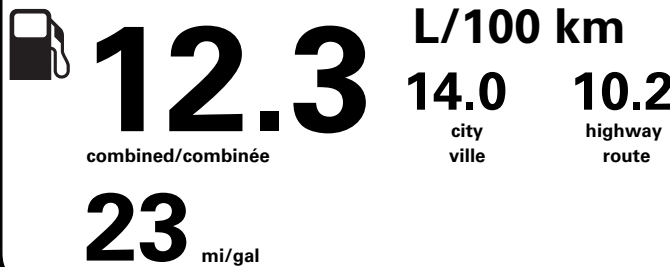

SAFETY/SECURITY

- ADVANCETRAC™/ROLL STABILITY CONTROL
- AIRBAGS - SAFETY CANOPY®
- AIRBAGS-DRIVER/PASSENGER
- CENTRE HIGH MOUNT STOPLAMP
- DAYTIME RUNNING LIGHTS
- PERIMETER ALARM
- SECURE PKG 1 YR INCLUDED
- SECURILOCK® ANTI-THEFT SYST
- SOS POST CRASH ALERT SYST
- TIRE PRESSURE MONITOR SYS

WARRANTY

- 3YR/60,000KM BASIC
- 5YR/100,000KM POWERTRAIN
- ROADSIDE ASSISTANCE 24 HRS

INCLUDED ON THIS VEHICLE

EQUIPMENT GROUP 302A

- •XLT SERIES
- •SIDEVIEW MIRROR SPOTLIGHT-LED
- •POWER SLIDING REAR WINDOW
- •REAR PRIVACY GLASS W/DFRST

OPTIONAL EQUIPMENT/OTHER

- 2026 MODEL YEAR
- FEDERAL EXCISE TAX
- 3.5L V6 ECOBOOST ENGINE
- 275/65R18 BSW ALL-TERRAIN
- 3.55 ELECTRONIC LOCKING AXLE
- 7200# GVWR PACKAGE
- XLT BLACK APPEARANCE PACKAGE
- .18" GLOSS BLACK WHEELS
- CONN PKG: 1YR INCL W/FORD APP
- SPORT CLOTH 40/CON/40 FR SEAT
- BEDLINER TOUH BED SPRAY-IN

(MSRP)*

7,440.00

100.00

NO CHARGE

550.00

1,075.00

NO CHARGE

700.00

PRICE INFORMATION

BASE PRICE	$69,675.00
TOTAL OPTIONS/OTHER	9,865.00
TOTAL VEHICLE & OPTIONS/OTHER	79,540.00
DESTINATION & DELIVERY	2,695.00

TOTAL BEFORE REDUCTIONS 82,235.00

XLT SERIES DISCOUNT - 1,750.00

TOTAL REDUCTIONS - 1,750.00

"THIS VEH. NOT INTENDED FOR SALE OR REGISTRATION IN US" RETAIL PRICES EXCLUDE GST/HST

Gasoline Vehicle
Véhicule à essence

Fuel Consumption / Consommation de carburant

Annual fuel **COST**
for an annual distance of 20,000 km, and an average fuel price of $1.50 per litre

$ 3 690

Coût annuel en carburant

pour une distance annuelle de 20 000 km, et un prix moyen du carburant de 1,50 $ par litre

Standard pickup trucks range from /
Les camionnettes ordinaires font entre
2.7 - 19.7 L_e/100 km

L_e is gasoline litre equivalent
L_e signifie litre équivalent d'essence

Carbon Dioxide Rating / Indice de dioxyde de carbone

Smog Rating / Indice de Smog

Tailpipe emissions only / Émissions du tuyau d'échappement seulement

Estimates are based on Government of Canada approved criteria and testing methods. Vehicle's actual fuel consumption will vary.

Estimations établies selon des méthodes d'essai et des critères approuvés par le gouvernement du Canada. La consommation de carburant réelle du véhicule variera.

For more information visit

vehicles.nrcan.gc.ca

Pour plus d'information visitez

vehicules.nrcan.gc.ca

U.S. GOVERNMENT SAFETY RATINGS
COTES DE SÉCURITÉ DU GOUVERNEMENT AMÉRICAIN

Overall Vehicle Score / Cote globale du véhicule	★★★★★
Frontal Crash Collision frontale	★★★★★
Side Crash Collision latérale	★★★★★
Rollover / Capotage	★★★★

Star ratings range from 1 to 5 stars (*****), with 5 being the highest. Les cotes varient de 1 à 5 étoiles (*****), 5 étant la cote la plus élevée.

Source: U.S. National Highway Traffic Safety Administration
For more information / Pour de plus amples renseignements
www.safercar.gov

FordPass Connect™

Download the FordPass™ app* and you can:

- Access Vehicle Control Features
- Remotely start, lock and unlock your vehicle.
- Locate your vehicle and check approximate fuel range.
- Receive vehicle health alerts.

- Activate 4G LTE Wi-Fi Hotspot
- New vehicles include a 3-month or 3GB data (whichever comes first) Wi-Fi trial.
- Connect up to ten Wi-Fi-equipped devices.

Ask your sales consultant for more details.

Scan code not operational at this time

FOR PLANT USE ONLY

SOLD TO/VENDU A Violette Motors Ltd 70 Chief Joanna Blvd, MMFN Edmundston NB CAN E7C 0C1	B30 260	RAMP ONE/ TERMINAL UN CB62	DEALER NO./CONCESSIONNAIRE B30 260
SHIP TO (IF OTHER THAN SOLD TO) / EXPÉDIER A (SI AUTRE QUE L'ACHETEUR) Violette Motors Ltd B30 260 70 Chief Joanna Blvd, MMFN Edmundston NB CAN E7C 0C1		RAMP TWO/ TERMINAL DEUX	FINAL ASSEMBLY PLANT/ USINE DE MONTAGE KANSAS CITY
SHIP THROUGH/EXPÉDIER VIA KANSAS CITY VPC 8250 NE UNGD P163 KANSAS CITY MO		METHOD OF TRANSP / MODE DE TRANSPORT CONVOY	ITEM #: B3-116C O/T 2 TB121 N RE 2X 635 001531 02 12 26

TOTAL MSRP $80,485.00

* MANUFACTURER'S SUGGESTED RETAIL PRICE = MSRP
* NOTE: THIS PRICE HAS BEEN DEVELOPED AS A GUIDE. DEALERS MAY SELL FOR LESS AND ARE NOT UNDER ANY OBLIGATION TO ACCEPT THIS SUGGESTED RETAIL PRICE.

1FTFW3L8XTKD54693

Insist on Ford Protect! The only extended service plan fully backed by Ford and honored at every Ford dealership in the US and Canada. See your Ford dealer for additional details, or visit www.ford.ca for more information.