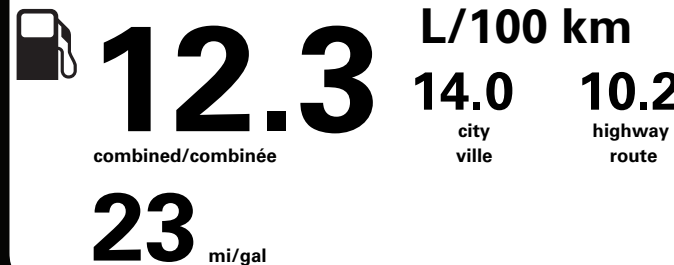

DEALER INSTALLED OPTIONS

WHEEL LOCKS - CHROME PLATED FO	125.00

(MSRP)*

7,440.00

100.00

2,075.00

NO CHARGE

1,075.00

550.00

1,175.00

1,775.00

NO CHARGE

125.00

PRICE INFORMATION

BASE PRICE	$67,025.00
TOTAL OPTIONS/OTHER	14,315.00
TOTAL VEHICLE & OPTIONS/OTHER	81,340.00
DESTINATION & DELIVERY	2,695.00

TOTAL BEFORE REDUCTIONS 84,035.00

XLT SERIES DISCOUNT - 1,750.00

TOTAL REDUCTIONS - 1,750.00

"THIS VEH. NOT INTENDED FOR SALE OR REGISTRATION IN US" RETAIL PRICES EXCLUDE GST/HST

(MSRP)*

$67,025.00

14,315.00

81,340.00

2,695.00

84,035.00

- 1,750.00

- 1,750.00

SOLD TO/VENDU A Kicking Horse Ford (2021) Ltd. Box 221 - 605 - 9th Avenue Nor Golden BC CAN V0A 1H0	B70 016	RAMP ONE/ TERMINAL UN CW68	DEALER NO./CONCESSIONNAIRE B70 016
SHIP TO (IF OTHER THAN SOLD TO) / EXPEDIER A (SI AUTRE QUE L'ACHETEUR)		RAMP TWO/ TERMINAL DEUX	FINAL ASSEMBLY PLANT/ USINE DE MONTAGE KANSAS CITY
SHIP THROUGH/EXPEDIER VIA		METHOD OF TRANSP / MODE DE TRANSPORT CONVOY	ITEM #: B7-Z45L O/T 2 TB191 N RE 2X 635 001186 02 19 26

TOTAL MSRP $82,285.00

* MANUFACTURER'S SUGGESTED RETAIL PRICE = MSRP

* NOTE: THIS PRICE HAS BEEN DEVELOPED AS A GUIDE. DEALERS MAY SELL FOR LESS AND ARE NOT UNDER ANY OBLIGATION TO ACCEPT THIS SUGGESTED RETAIL PRICE.

Gasoline Vehicle
Véhicule à essence

Fuel Consumption / Consommation de carburant

Annual fuel **COST**
for an annual distance of 20,000 km, and an average fuel price of $1.50 per litre

$ 3 690

Coût annuel en carburant

pour une distance annuelle de 20 000 km, et un prix moyen du carburant de 1,50 $ par litre

Standard pickup trucks range from /
Les camionnettes ordinaires font entre
2.7 - 19.7 L_e/100 km

L_e is gasoline litre equivalent
L_e signifie litre équivalent d'essence

Carbon Dioxide Rating / Indice de dioxyde de carbone

Tailpipe emissions only / Émissions du tuyau d'échappement seulement

Smog Rating / Indice de Smog

Estimates are based on Government of Canada approved criteria and testing methods. Vehicle's actual fuel consumption will vary.

Estimations établies selon des méthodes d'essai et des critères approuvés par le gouvernement du Canada. La consommation de carburant réelle du véhicule variera.

For more information visit

vehicles.nrcan.gc.ca

Pour plus d'information visitez

vehicules.nrcan.gc.ca

U.S. GOVERNMENT SAFETY RATINGS
COTES DE SÉCURITÉ DU GOUVERNEMENT AMÉRICAIN

Overall Vehicle Score / Cote globale du véhicule	★★★★★
Frontal Crash / Collision frontale	★★★★★
Side Crash / Collision latérale	★★★★★
Rollover / Capotage	★★★★

Star ratings range from 1 to 5 stars (*****), with 5 being the highest.
Les cotes varient de 1 à 5 étoiles (*****), 5 étant la cote la plus élevée.

Source: U.S. National Highway Traffic Safety Administration
For more information / Pour de plus amples renseignements
www.safercar.gov

1FTFW3L8XTKD53835

FordPass Connect™

Download the FordPass™ app* and you can:

- Access Vehicle Control Features
- Remotely start, lock and unlock your vehicle.
- Locate your vehicle and check approximate fuel range.
- Receive vehicle health alerts.

Activate 4G LTE Wi-Fi Hotspot

- New vehicles include a 3-month or 3GB data (whichever comes first) Wi-Fi trial.
- Connect up to ten Wi-Fi-equipped devices.

Ask your sales consultant for more details.

Scan code not operational at this time

FOR PLANT USE ONLY

Insist on Ford Protect! The only extended service plan fully backed by Ford and honored at every Ford dealership in the US and Canada. See your Ford dealer for additional details, or visit www.ford.ca for more information.

Personalize your vehicle with Ford Custom Accessories. Genuine Ford Accessories are engineered for your vehicle and can be included under the Ford New Vehicle Limited Warranty. Certain conditions, limitations and exclusions apply. See your Dealer for details.