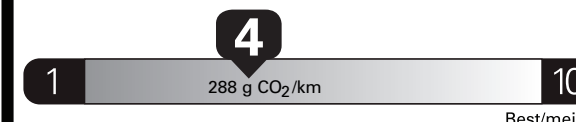

Carbon Dioxide Rating / Indice de dioxyde de carbone

Tailpipe emissions only / Émissions du tuyau d'échappement seulement