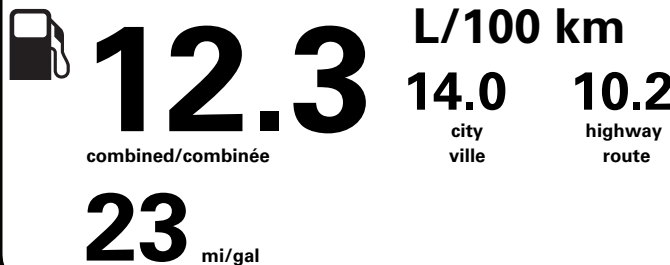

- ADVANCETRAC™/ROLL STABILITY CONTROL
- AIRBAGS - SAFETY CANOPY®
- AIRBAGS-DRIVER/PASSENGER
- CENTRE HIGH MOUNT STOPLAMP
- DAYTIME RUNNING LIGHTS
- PERIMETER ALARM
- SECURE PKG 1 YR INCLUDED
- SECURILOCK® ANTI-THEFT SYS
- SOS POST CRASH ALERT SYST
- TIRE PRESSURE MONITOR SYS

WARRANTY

- 3YR/60,000KM BASIC
- 5YR/100,000KM POWERTRAIN
- ROADSIDE ASSISTANCE 24 HRS

INCLUDED ON THIS VEHICLE

EQUIPMENT GROUP 302A

- •XLT SERIES
- •SIDEVIEW MIRROR SPOTLIGHT-LED
- •POWER SLIDING REAR WINDOW
- •REAR PRIVACY GLASS W/DFRST

OPTIONAL EQUIPMENT/OTHER

- 2026 MODEL YEAR
- FEDERAL EXCISE TAX
- 3.5L V6 ECOBOOST ENGINE
- 275/60R20 BSW ALL-TERRAIN
- 3.55 ELECTRONIC LOCKING AXLE
- 7200# GVWR PACKAGE
- XLT BLACK APPEARANCE PKG PLUS
- .20" GLOSS BLACK PNTD ALUM WHL
- FLOOR LINER-TRAY W/CARPET MATS
- TOW/HAUL PACKAGE
- .TRAILER BRAKE CONTROLLER
- CONN PKG: 1YR INCL W/FORD APP
- SPORT CLOTH 40/CON/40 FR SEAT
- BEDLINER TOUH BED SPRAY-IN
- ##SPECIAL ADDED DISCOUNTS##
- XLT SERIES DISCOUNT

(MSRP)*

7,440.00

100.00

NO CHARGE

NO CHARGE

NO CHARGE

1,725.00

250.00

1,175.00

NO CHARGE

700.00

- 1,750.00

TOTAL BEFORE REDUCTIONS

(MSRP)*

83,660.00

PRICE INFORMATION

BASE PRICE $69,675.00

TOTAL OPTIONS/OTHER 11,390.00

TOTAL VEHICLE & OPTIONS/OTHER 81,065.00

DESTINATION & DELIVERY

2,595.00

"THIS VEH. NOT INTENDED FOR SALE OR REGISTRATION IN US" RETAIL PRICES EXCLUDE GST/HST

Gasoline Vehicle
Véhicule à essence

Fuel Consumption / Consommation de carburant

Annual fuel **COST**
for an annual distance of 20,000 km, and an average fuel price of $1.50 per litre

$ 3 690

Coût annuel en carburant

pour une distance annuelle de 20 000 km, et un prix moyen du carburant de 1,50 $ par litre

Standard pickup trucks range from /
Les camionnettes ordinaires font entre
2.7 - 19.7 L_e/100 km

L_e is gasoline litre equivalent
L_e signifie litre équivalent d'essence