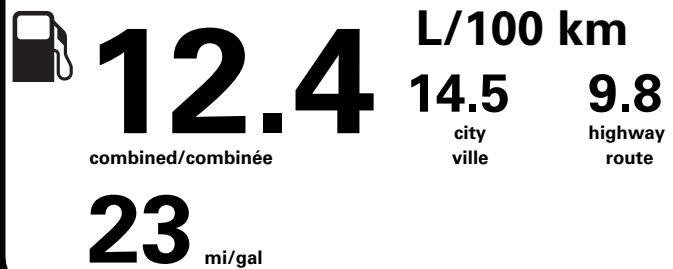

DEALER INSTALLED OPTIONS

- SECURICODE WIRELESS KEYLESS EN 280.00

PRICE INFORMATION

Table with 2 columns: Description, (MSRP)*. Includes BASE PRICE $68,950.00, TOTAL OPTIONS/OTHER 11,900.00, TOTAL VEHICLE & OPTIONS/OTHER 80,850.00, DESTINATION & DELIVERY 2,395.00.

TOTAL BEFORE REDUCTIONS 83,245.00 XLT SERIES DISCOUNT - 1,750.00

TOTAL REDUCTIONS - 1,750.00

"THIS VEH. NOT INTENDED FOR SALE OR REGISTRATION IN US" RETAIL PRICES EXCLUDE GST/HST

Table with 4 columns: SOLD TO/VENDU A, RAMP ONE/TERMINAL UN, DEALER NO./CONCESSIONNAIRE, RAMP TWO/TERMINAL DEUX, FINAL ASSEMBLY PLANT/USINE DE MONTAGE, METHOD OF TRANSP/MODE DE TRANSPORT, ITEM #: B4-M048 O/T 1. Includes dealer info for Rhineland Car Co Ltd and shipping info for Kansas City VPC.

TOTAL MSRP $81,495.00

* MANUFACTURER'S SUGGESTED RETAIL PRICE = MSRP * NOTE: THIS PRICE HAS BEEN DEVELOPED AS A GUIDE. DEALERS MAY SELL FOR LESS AND ARE NOT UNDER ANY OBLIGATION TO ACCEPT THIS SUGGESTED RETAIL PRICE.

SPECIAL ORDER

SA221 N RE 2X 530 002647 01 22 25

Canada

ENERGUIDE

Gasoline Vehicle Véhicule à essence

Fuel Consumption / Consommation de carburant

Annual fuel COST for an annual distance of 20,000 km, and an average fuel price of $1.55 per litre

$ 3 844

Coût annuel en carburant

pour une distance annuelle de 20 000 km, et un prix moyen du carburant de 1,55 $ par litre

Standard pickup trucks range from / Les camionnettes ordinaires font entre 2.8 - 19.8 L_e/100 km

L_e is gasoline litre equivalent L_e signifie litre équivalent d'essence